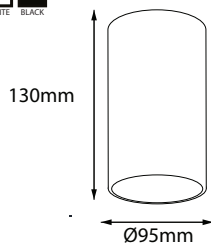

Color palette

Cover color

CS95130

Color palette

Cover color

CS95130

Input Voltage AC220-240V, Multivoltage
 Light Power 10W and 15W
 Luminous flux ~650lm and ~1070lm
 Light Source CITIZEN led
 CCT 2700K, 3000K, 4000K
 CRI>90 as standard CRI>97 as an option
 Beam Angle 17°, 25°, 36°, 60°

Color palette

Cover color

CS95130S

Color palette

CS95130S

Input Voltage AC220-240V, Multivoltage
 Light Power 10W and 15W
 Luminous flux ~650lm and ~1070lm
 Light Source CITIZEN led
 CCT 2700K, 3000K, 4000K
 CRI>90 as standard CRI>97 as an option
 Beam Angle 17°, 25°, 36°, 60°

CS135188S

Input Voltage AC220-240V, Multivoltage
 Light Power 15W, 20W and 25W
 Luminous flux 1m and ~1070lm, ~1600lm, ~2020lm
 Light Source CITIZEN led
 CCT 2700K, 3000K, 4000K
 CRI>90 as standard CRI>97 as an option
 Beam Angle 17°, 25°, 36°, 60°

CS135188S

Color palette

CS160200S

Color palette

CS160200S

Input Voltage AC220-240V, Multivoltage
 Light Power 25W, 30W and 35W
 Luminous flux 1m and ~2020lm, ~2550lm, ~ 2870lm
 Light Source CITIZEN led
 CCT 2700K, 3000K, 4000K
 CRI>90 as standard CRI>97 as an option
 Beam Angle 17°, 25°, 36°, 60°