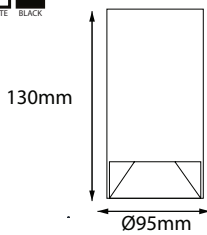

Color palette

Cover color

CS95130S

Color palette

CS95130S

Input Voltage AC220-240V, Multivoltage
 Light Power 10W and 15W
 Luminous flux ~650lm and ~1070lm
 Light Source CITIZEN led
 CCT 2700K, 3000K, 4000K
 CRI>90 as standard CRI>97 as an option
 Beam Angle 17°, 25°, 36°, 60°