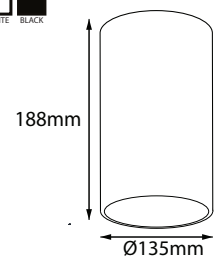

CS135188

Input Voltage AC220-240V, Multivoltage
 Light Power 15W, 20W and 25W
 Luminous flux 1m and ~1070lm, ~1600lm, ~2020lm
 Light Source CITIZEN led
 CCT 2700K, 3000K, 4000K
 CRI>90 as standard CRI>97 as an option
 Beam Angle 17°, 25°, 36°, 60°

Color palette

Cover color

CS95130

Color palette

Cover color

CS95130

Input Voltage AC220-240V, Multivoltage
 Light Power 10W and 15W
 Luminous flux ~650lm and ~1070lm
 Light Source CITIZEN led
 CCT 2700K, 3000K, 4000K
 CRI>90 as standard CRI>97 as an option
 Beam Angle 17°, 25°, 36°, 60°

CS135188S

Input Voltage AC220-240V, Multivoltage
 Light Power 15W, 20W and 25W
 Luminous flux 1m and ~1070lm, ~1600lm, ~2020lm
 Light Source CITIZEN led
 CCT 2700K, 3000K, 4000K
 CRI>90 as standard CRI>97 as an option
 Beam Angle 17°, 25°, 36°, 60°

CS135188S

Color palette

CS160200S

Color palette

CS160200S

Input Voltage AC220-240V, Multivoltage
 Light Power 25W, 30W and 35W
 Luminous flux 1m and ~2020lm, ~2550lm, ~ 2870lm
 Light Source CITIZEN led
 CCT 2700K, 3000K, 4000K
 CRI>90 as standard CRI>97 as an option
 Beam Angle 17°, 25°, 36°, 60°