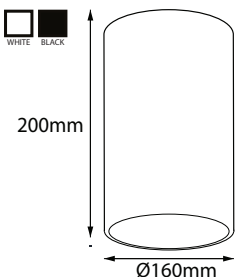

Color palette

Cover color

CS95130

Color palette

Cover color

CS95130

Input Voltage AC220-240V, Multivoltage
 Light Power 10W and 15W
 Luminous flux ~650lm and ~1070lm
 Light Source CITIZEN led
 CCT 2700K, 3000K, 4000K
 CRI>90 as standard CRI>97 as an option
 Beam Angle 17°, 25°, 36°, 60°

CS160200

Input Voltage AC220-240V, Multivoltage
 Light Power 25W, 30W and 35W
 Luminous flux 1m and ~2020lm, ~2550lm, ~ 2870lm
 Light Source CITIZEN led
 CCT 2700K, 3000K, 4000K
 CRI>90 as standard CRI>97 as an option
 Beam Angle 17°, 25°, 36°, 60°

Color palette

Cover color

CS95130S

Color palette

CS95130S

Input Voltage AC220-240V, Multivoltage
 Light Power 10W and 15W
 Luminous flux ~650lm and ~1070lm
 Light Source CITIZEN led
 CCT 2700K, 3000K, 4000K
 CRI>90 as standard CRI>97 as an option
 Beam Angle 17°, 25°, 36°, 60°

CS135188S

Color palette

CS160200S

Color palette

CS160200S

Input Voltage AC220-240V, Multivoltage
 Light Power 25W, 30W and 35W
 Luminous flux 1m and ~2020lm, ~2550lm, ~ 2870lm
 Light Source CITIZEN led
 CCT 2700K, 3000K, 4000K
 CRI>90 as standard CRI>97 as an option
 Beam Angle 17°, 25°, 36°, 60°