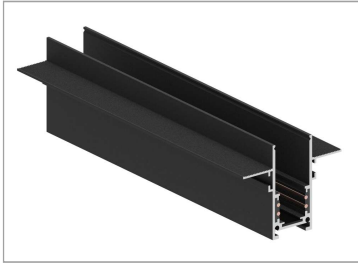

Installation

Fix

Magnet Track hole dimensions

M20 Low Voltage Magnet Track System

M20 Magnet Track (Trimless Embedded)

Model No.	Track Length	Colour	Package
M20E-10-WH	100CM	White	1 / 12
M20E-10-BK	100CM	Black	1 / 12
M20E-15-WH	150CM	White	1 / 12
M20E-15-BK	150CM	Black	1 / 12
M20E-20-WH	200CM	White	1 / 12
M20E-20-BK	200CM	Black	1 / 12
M20E-30-WH	300CM	White	1 / 8
M20E-30-BK	300CM	Black	1 / 8