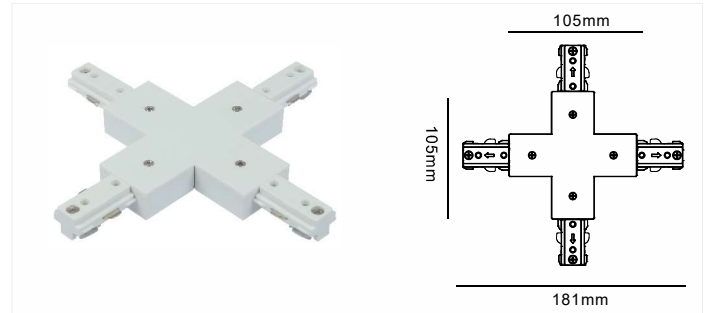

“+” Cross Connector