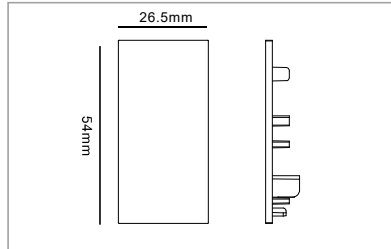

M20 Track End Cap

Model No.

Colour

M317-WH
M317-BK

White
Black