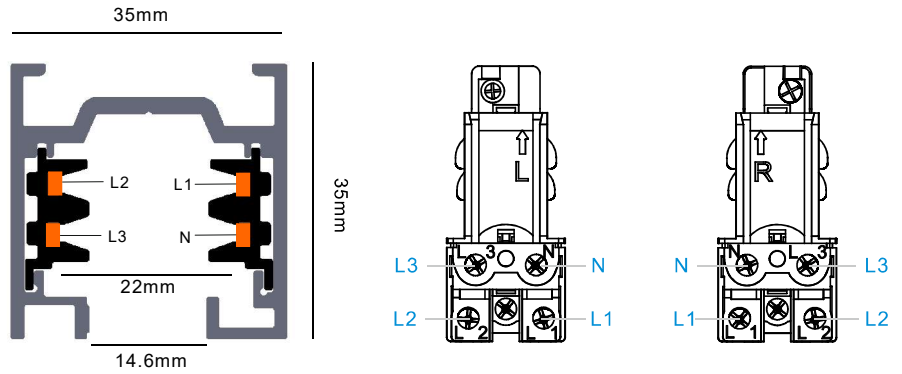

4 Wires 3 Circuits Track System(Deluxe)

4 Wires 3 Circuits Track (Deluxe)

Coextrusion Technology of Flat Copper Wire

Model No.	Track Length	Colour	Package
S410-WH	1000mm	White	1 / 12
S410-BK	1000mm	Black	1 / 12
S410-SL	1000mm	Silver	1 / 12
S420-WH	2000mm	White	1 / 12
S420-BK	2000mm	Black	1 / 12
S420-SL	2000mm	Silver	1 / 12
S430-WH	3000mm	White	1 / 8
S430-BK	3000mm	Black	1 / 8
S430-SL	3000mm	Silver	1 / 8
S440-WH	4000mm	White	1 / 6
S440-BK	4000mm	Black	1 / 6
S440-SL	4000mm	Silver	1 / 6