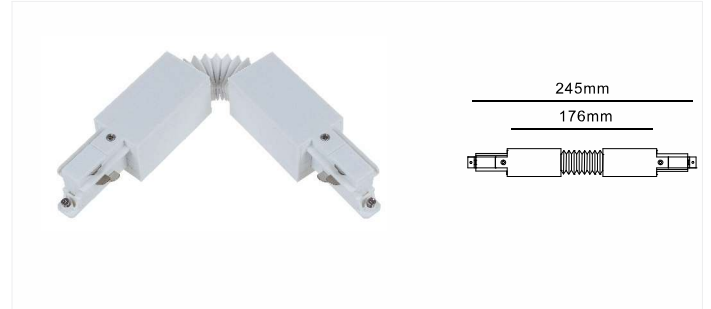

Flexible Connector