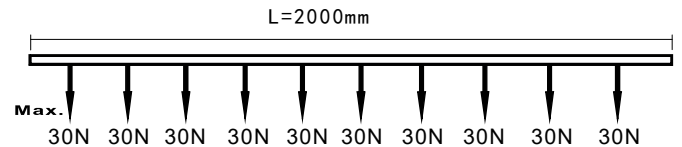

Mechanical Load Diagram