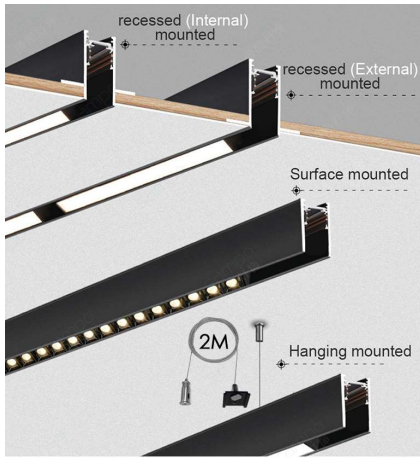

M20 Low Voltage Magnet Track System

48V Low Voltage Magnet Track System

Applications