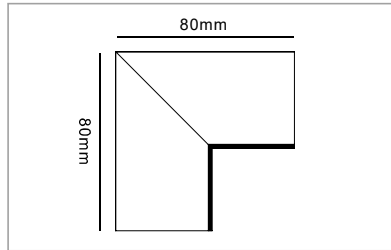

"L" Connector (Vertical Direction)