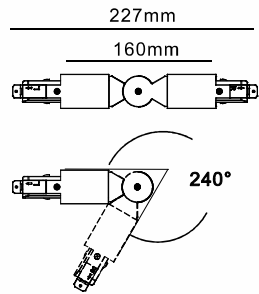

4 Wires 3 Circuits Track System(Deluxe)

Twisted Connector