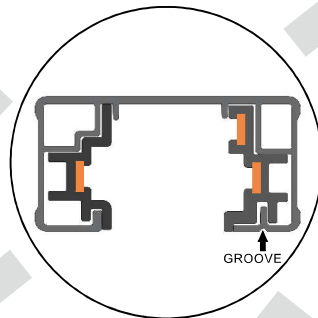

471-H12
M10 x 12mm

3 Wires Single Phase Track System

3 Wires Track System

Applications

Track has a groove running along its face. This denotes the "Earth" side of the track.

Connecting Diagram

1 Phase 120V/230V AC 16A Max