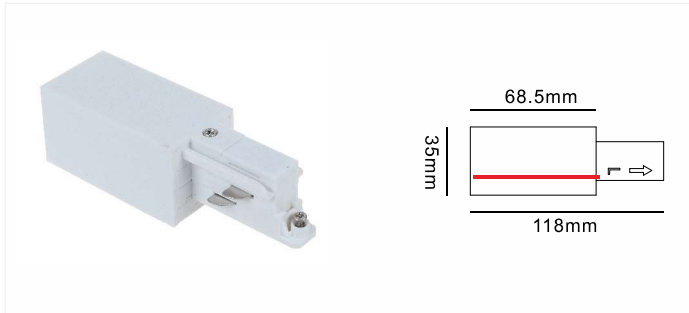

Fixing Point Dimensions

L/mm	a/mm	b/mm	c/mm	d/mm
1000	100			
2000	100	1000		
3000	100		1500	
4000	100		1333	1333

Mechanical Load Diagram

Connecting Diagram

4 Wires 3 Circuits Track System(Deluxe)

Track Power Connector (L)