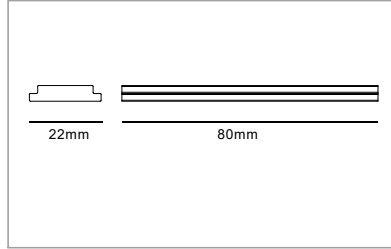

Magnet Track Connector Bracket