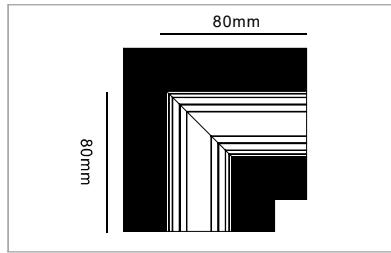

M20 Magnet Track Connector (Trimless Embedded)

“L” Connector (Horizontal Direction)