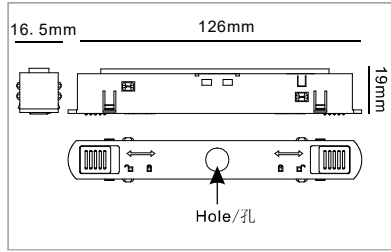

M20 Low Voltage Magnet Track System

M20 Magnet Track Adaptor (Small)

Model No.   Colour

M105-WH   White
M105-BK   Black

Excl Driver, For Spot Light