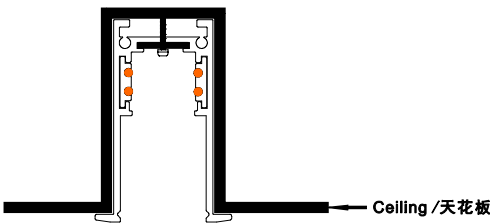

Installation

Fix

Magnet Track hole dimensions