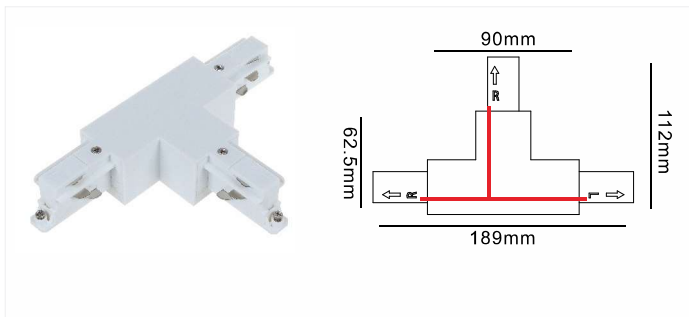

“T” Connector (L1)

Model No.	Colour	Package
S486L1-WH	White	1/90
S486L1-BK	Black	1/90
S486L1-SL	Silver	1/90