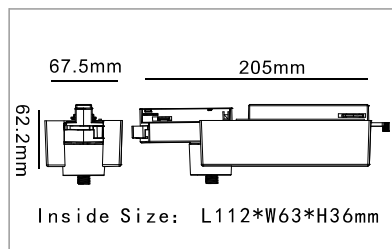

2 Wires Gearbox (Small)

Model No.

252-WH
252-BK
252-SL

Colour

White
Black
Silver

Package

1/80
1/80
1/80