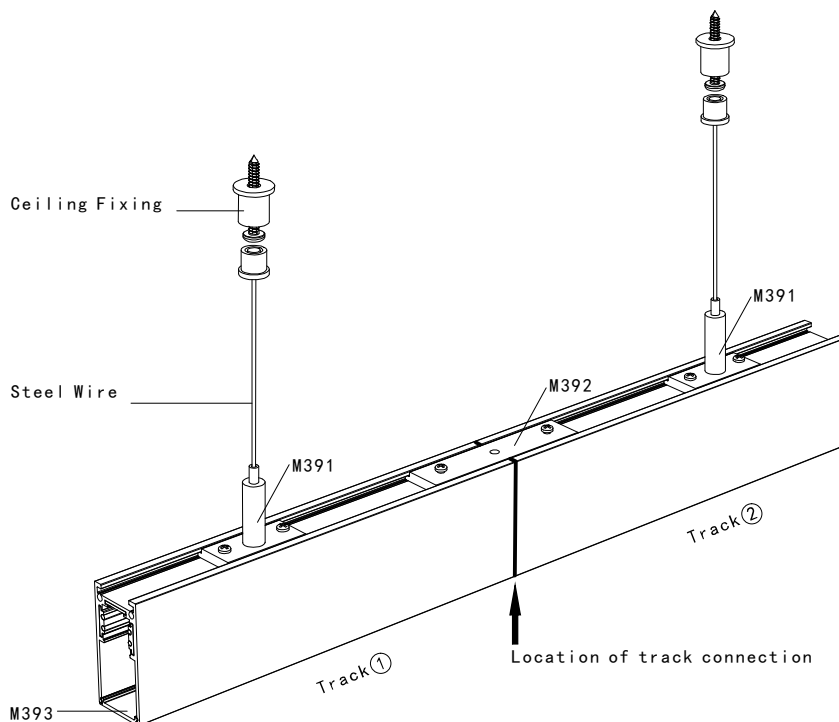

Track Suspension Diagram