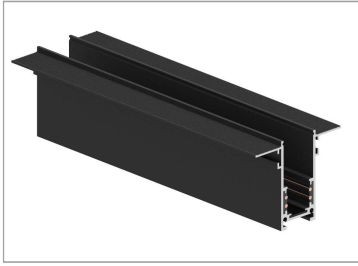

Installation / 安装说明

Fix

Ceiling

Suspension

Magnet Track hole dimensions

M20 Low Voltage Magnet Track System

M20 Magnet Track (Trimless Recessed)

Model No.	Track Length	Colour	Package
M20B-10-WH	100CM	White	1 / 12
M20B-10-BK	100CM	Black	1 / 12
M20B-15-WH	150CM	White	1 / 12
M20B-15-BK	150CM	Black	1 / 12
M20B-20-WH	200CM	White	1 / 12
M20B-20-BK	200CM	Black	1 / 12
M20B-30-WH	300CM	White	1 / 8
M20B-30-BK	300CM	Black	1 / 8