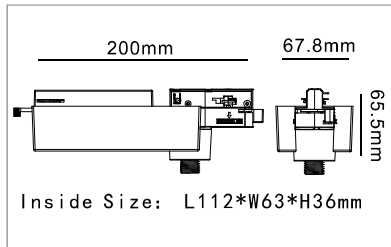

351-WH
351-BK
351-SL

Colour

White
Black
Silver

Package

1/60
1/60
1/60

3 Wires Gearbox (Small)

Model No.

352-WH
352-BK
352-SL