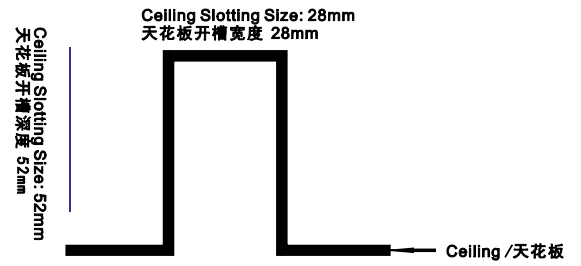

Installation

Fix

Magnet Track hole dimensions

M20 Low Voltage Magnet Track System

M20 Magnet Track (Recessed with Frame)

Model No.	Track Length	Colour	Package
M20D-10-WH	100CM	White	1 / 15
M20D-10-BK	100CM	Black	1 / 15
M20D-15-WH	150CM	White	1 / 15
M20D-15-BK	150CM	Black	1 / 15
M20D-20-WH	200CM	White	1 / 15
M20D-20-BK	200CM	Black	1 / 15
M20D-30-WH	300CM	White	1 / 8
M20D-30-BK	300CM	Black	1 / 8