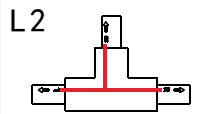

4 Wires 3 Circuits Track System(Regular)

4 Wires Track System Application

Connection Installation

4 Wires 3 Circuits Track System(Regular)

4 Wires Track System

Applications

L-SHAPED CONNECTORS

T-SHAPED CONNECTORS

Connecting Diagram

1 Phase 230VAC 16A Max

3 Phases 3x16A Max

4 Wires 3 Circuits Track System(Regular)

4 Wires 3 Circuits Track (Regular)

Coextrusion Technology of Flat Copper Wire

Model No.	Track Length	Colour	Package
A410-WH	1000mm	White	1 / 12
A410-BK	1000mm	Black	1 / 12
A410-SL	1000mm	Silver	1 / 12
A420-WH	2000mm	White	1 / 12
A420-BK	2000mm	Black	1 / 12
A420-SL	2000mm	Silver	1 / 12
A430-WH	3000mm	White	1 / 8
A430-BK	3000mm	Black	1 / 8
A430-SL	3000mm	Silver	1 / 8
A440-WH	4000mm	White	1 / 6
A440-BK	4000mm	Black	1 / 6
A440-SL	4000mm	Silver	1 / 6