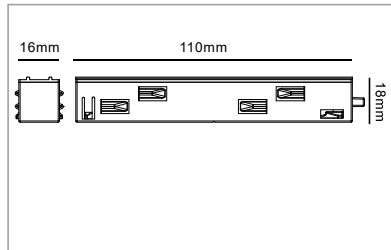

Magnet Track Joiner Connector

Model No.

Colour

M316-WH
M316-BK

White
Black