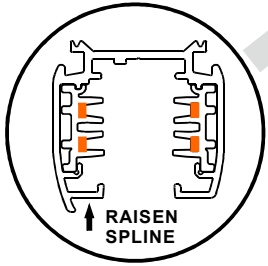

4 Wires 3 Circuits Track System(Regular)

4 Wires Track System Application

Connection Installation

4 Wires 3 Circuits Track System(Regular)

4 Wires Track System

Applications

L-SHAPED CONNECTORS

T-SHAPED CONNECTORS

Connecting Diagram

1 Phase 230VAC 16A Max

3 Phases 3x16A Max

4 Wires 3 Circuits Track System(Regular)

4 Wires 3 Circuits Track (Regular)

Coextrusion Technology of Flat Copper Wire

Model No.	Track Length	Colour	Package
A410-WH	1000mm	White	1 / 12
A410-BK	1000mm	Black	1 / 12
A410-SL	1000mm	Silver	1 / 12
A420-WH	2000mm	White	1 / 12
A420-BK	2000mm	Black	1 / 12
A420-SL	2000mm	Silver	1 / 12
A430-WH	3000mm	White	1 / 8
A430-BK	3000mm	Black	1 / 8
A430-SL	3000mm	Silver	1 / 8
A440-WH	4000mm	White	1 / 6
A440-BK	4000mm	Black	1 / 6
A440-SL	4000mm	Silver	1 / 6