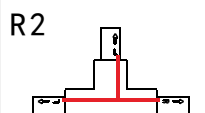

Connecting Diagram

1 Phase 230VAC 16A Max

3 Phases 3x16A Max

4 Wires 3 Circuits Track System(Regular)

4 Wires 3 Circuits Track (Regular)

Coextrusion Technology of Flat Copper Wire

Model No.	Track Length	Colour	Package
A410-WH	1000mm	White	1 / 12
A410-BK	1000mm	Black	1 / 12
A410-SL	1000mm	Silver	1 / 12
A420-WH	2000mm	White	1 / 12
A420-BK	2000mm	Black	1 / 12
A420-SL	2000mm	Silver	1 / 12
A430-WH	3000mm	White	1 / 8
A430-BK	3000mm	Black	1 / 8
A430-SL	3000mm	Silver	1 / 8
A440-WH	4000mm	White	1 / 6
A440-BK	4000mm	Black	1 / 6
A440-SL	4000mm	Silver	1 / 6