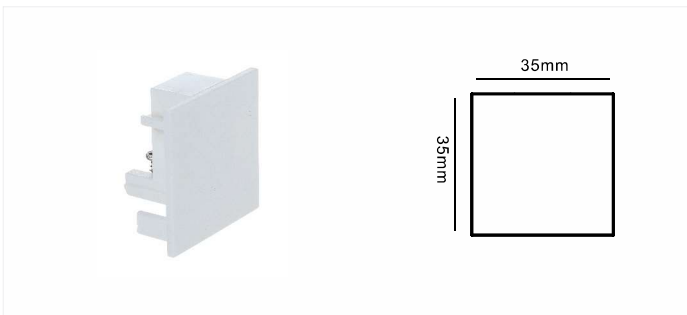

End Cap

Model No.	Colour	Package
D682-WH	White	1/500
D682-BK	Black	1/500
D682-SL	Silver	1/500