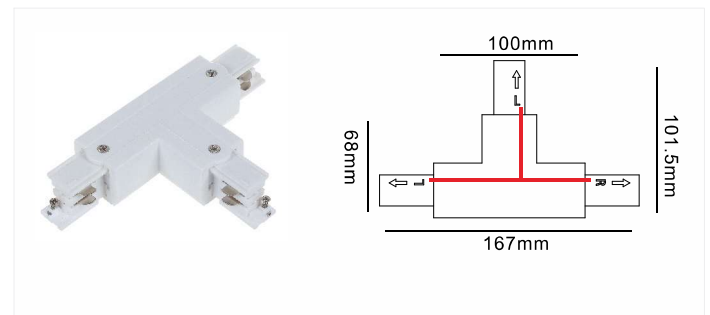

“T” Connector (R2)

Model No.	Colour	Package
D486R2-WH	White	1/90
D486R2-BK	Black	1/90
D486R2-SL	Silver	1/90