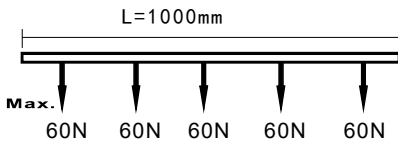

Mechanical Load Diagram