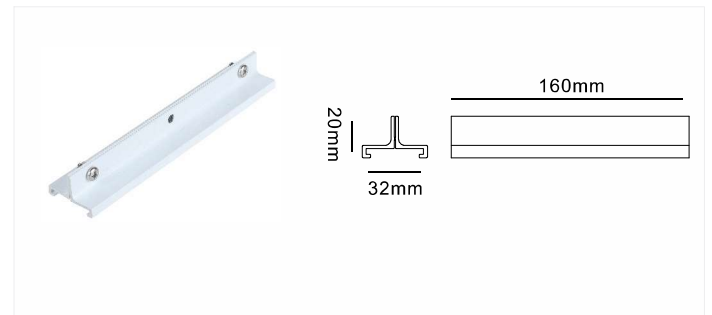

Suspension Clamp