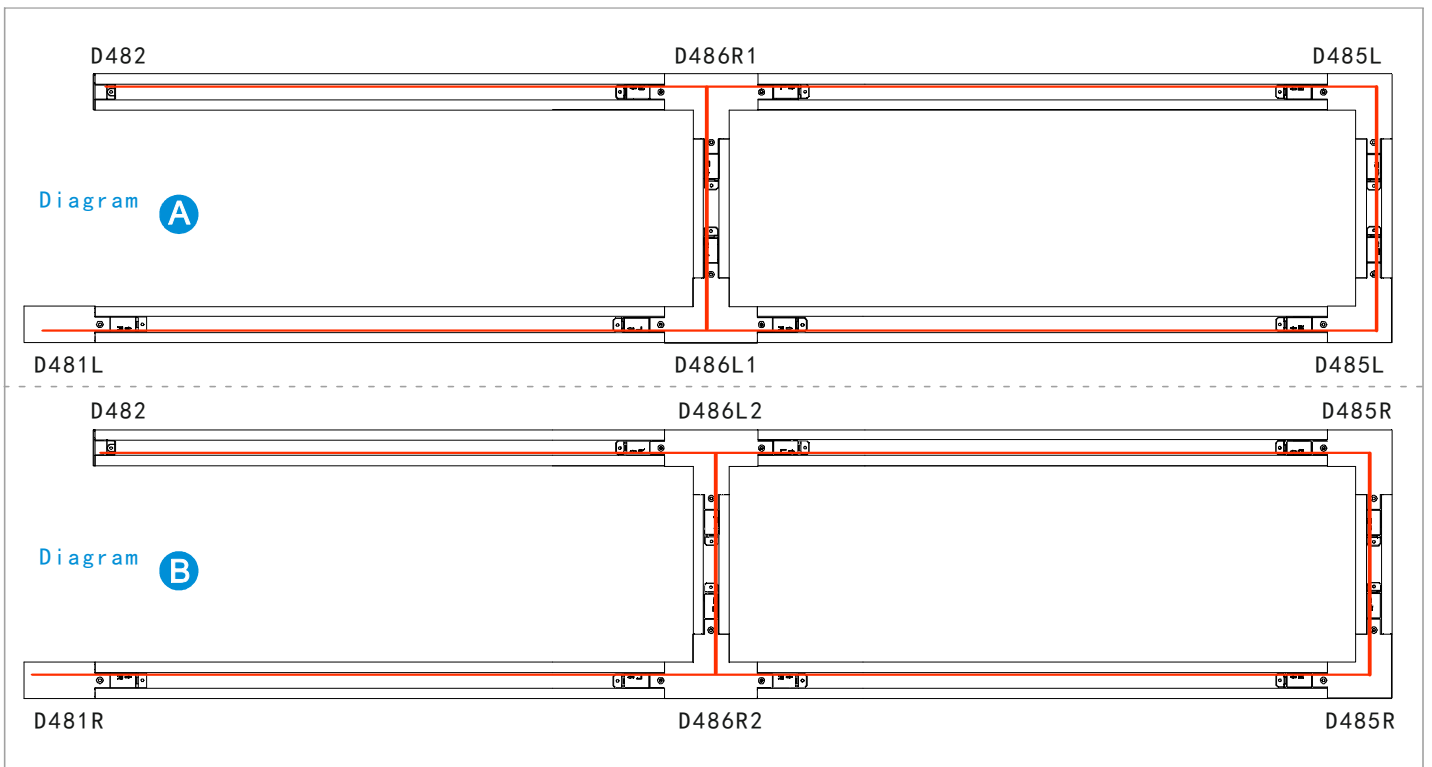

Connection Installation