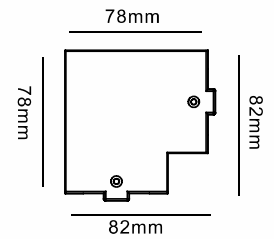

“L” Connector Cover

Model No.	Colour	Package
RA485-WH	White	1/500
RA485-BK	Black	1/500
RA485-SL	Silver	1/500