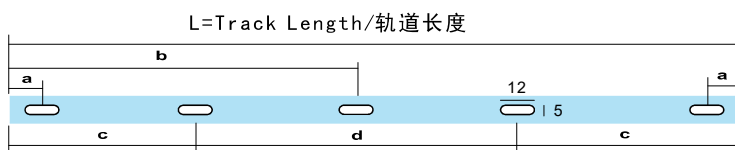

Fixing Point Dimensions