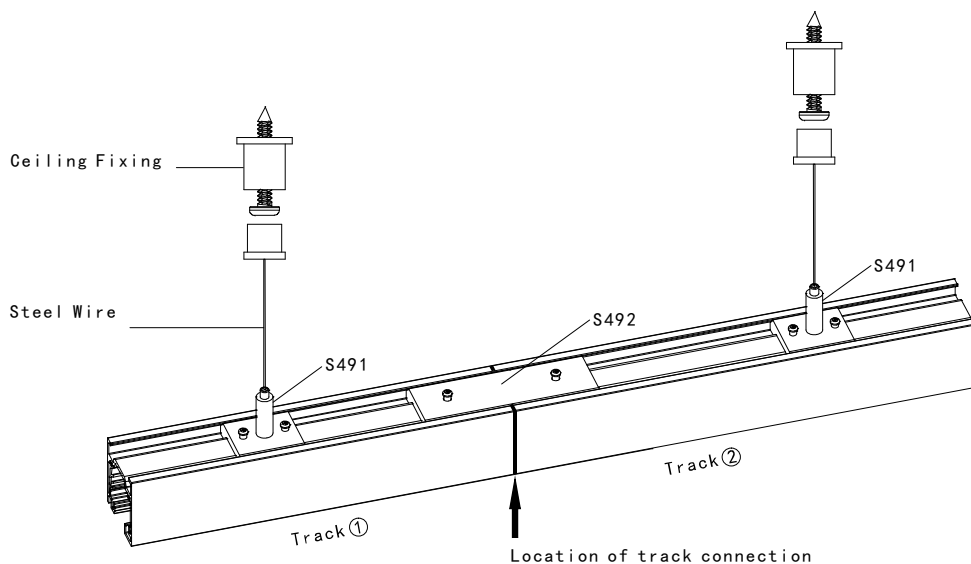

Track Suspension Diagram

4 Wires 3 Circuits Track System(Deluxe)

4 Wires 3 Circuits Recessed Track (Deluxe)

Model No.	Track Length	Colour	Package
RS410-WH	1000mm	White	1 / 12
RS410-BK	1000mm	Black	1 / 12
RS410-SL	1000mm	Silver	1 / 12
RS420-WH	2000mm	White	1 / 12
RS420-BK	2000mm	Black	1 / 12
RS420-SL	2000mm	Silver	1 / 12
RS430-WH	3000mm	White	1 / 8
RS430-BK	3000mm	Black	1 / 8
RS430-SL	3000mm	Silver	1 / 8
RS440-WH	4000mm	White	1 / 6
RS440-BK	4000mm	Black	1 / 6
RS440-SL	4000mm	Silver	1 / 6