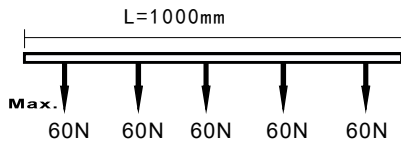

Mechanical Load Diagram