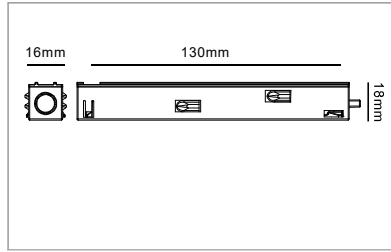

M20 Low Voltage Magnet Track System

Magnet Track Power Connector

Model No.

Colour

M311-WH
M311-BK

White
Black