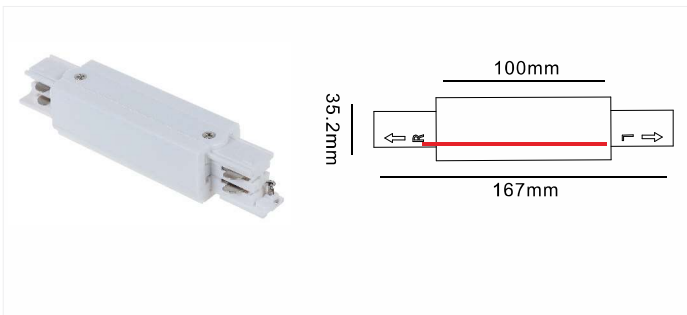

Straight Connector

Model No.	Colour	Package
D484-WH	White	1/160
D484-BK	Black	1/160
D484-SL	Silver	1/160