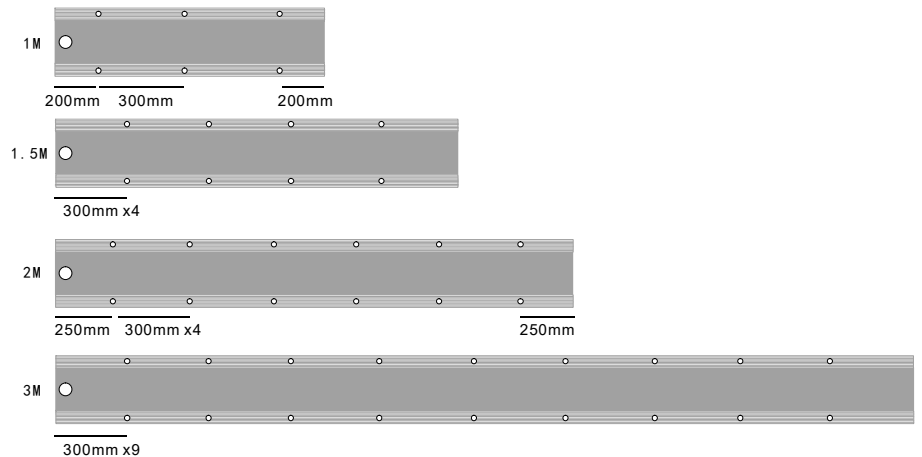

Magnet Track hole dimensions