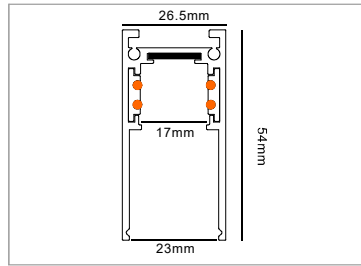

M20 Low Voltage Magnet Track System

M20 Magnet Track (Surface Mounted)