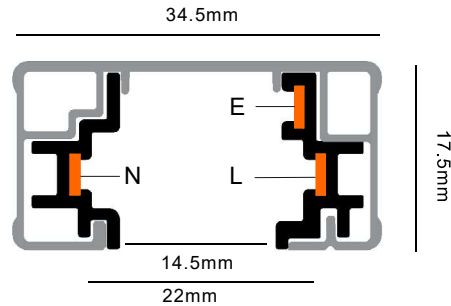

3 Wires Single Phase Track System

Track System Application

Track Fix

3 Wires Single Phase Track System

3 Wires Single Phase Track

Coextrusion Technology of Flat Copper Wire

Model No.	Specifications	Track Length	Colour	Package
E310A-WH	With Power Connector and End Cap/轨道含头尾	1000mm	White	1 / 20
E310A-BK	With Power Connector and End Cap/轨道含头尾	1000mm	Black	1 / 20
E320A-WH	With Power Connector and End Cap/轨道含头尾	2000mm	White	1 / 20
E320A-BK	With Power Connector and End Cap/轨道含头尾	2000mm	Black	1 / 20
E330A-WH	With Power Connector and End Cap/轨道含头尾	3000mm	White	1 / 20
E330A-BK	With Power Connector and End Cap/轨道含头尾	3000mm	Black	1 / 20
E340A-WH	With Power Connector and End Cap/轨道含头尾	4000mm	White	1 / 20
E340A-BK	With Power Connector and End Cap/轨道含头尾	4000mm	Black	1 / 20
E310B-WH	Only Track / 轨道足米	1000mm	White	1 / 20
E310B-BK	Only Track / 轨道足米	1000mm	Black	1 / 20
E320B-WH	Only Track / 轨道足米	2000mm	White	1 / 20
E320B-BK	Only Track / 轨道足米	2000mm	Black	1 / 20
E330B-WH	Only Track / 轨道足米	3000mm	White	1 / 20
E330B-BK	Only Track / 轨道足米	3000mm	Black	1 / 20
E340B-WH	Only Track / 轨道足米	4000mm	White	1 / 20
E340B-BK	Only Track / 轨道足米	4000mm	Black	1 / 20