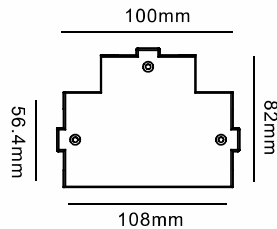

“T” Connector Cover

Model No.	Colour	Package
RD686-WH	White	1/500
RD686-BK	Black	1/500
RD686-SL	Silver	1/500