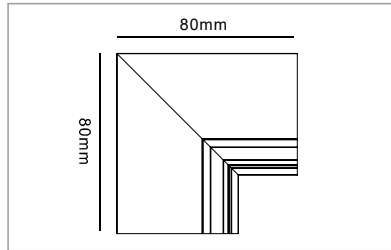

"L" Connector (Vertical Direction)