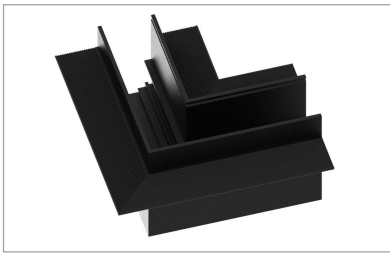

M20 Magnet Track Connector (Trimless Embedded)

“L” Connector (Horizontal Direction)