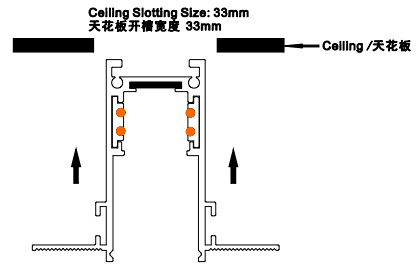

Installation / 安装说明

Fix

Ceiling

Suspension

Magnet Track hole dimensions

M20 Low Voltage Magnet Track System

M20 Magnet Track (Trimless Recessed)

Model No.	Track Length	Colour	Package
M20B-10-WH	100CM	White	1 / 12
M20B-10-BK	100CM	Black	1 / 12
M20B-15-WH	150CM	White	1 / 12
M20B-15-BK	150CM	Black	1 / 12
M20B-20-WH	200CM	White	1 / 12
M20B-20-BK	200CM	Black	1 / 12
M20B-30-WH	300CM	White	1 / 8
M20B-30-BK	300CM	Black	1 / 8