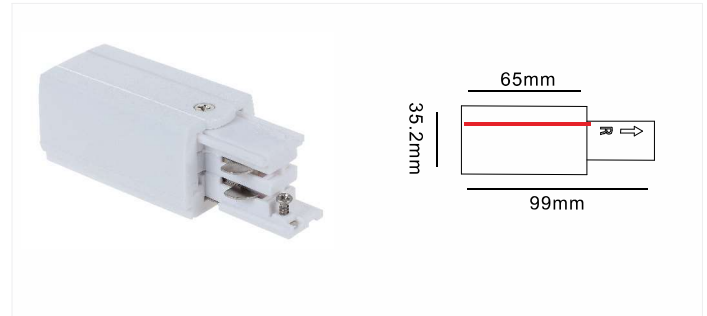

Track Power Connector (R)

Model No.	Colour	Package
D481R-WH	White	1/150
D481R-BK	Black	1/150
D481R-SL	Silver	1/150