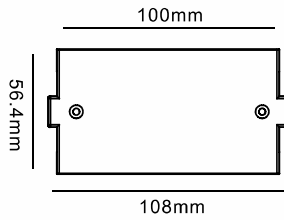

Straight Connector Cover

Model No.	Colour	Package
RD684-WH	White	1/500
RD684-BK	Black	1/500
RD684-SL	Silver	1/500