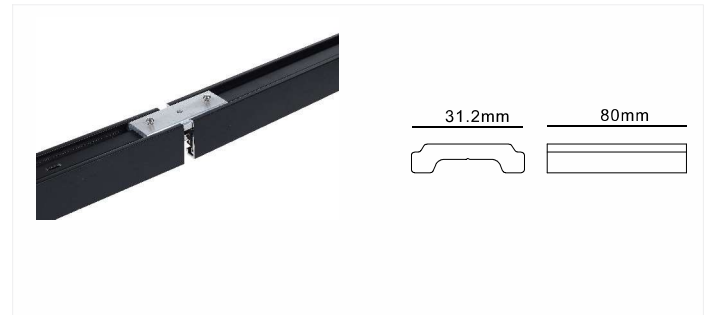

Connecting Plate