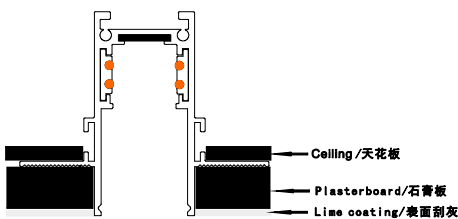

Installation

Fix