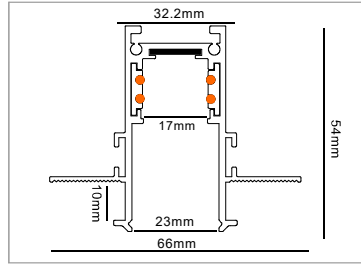

Installation

Fix

Magnet Track hole dimensions

M20 Low Voltage Magnet Track System

M20 Magnet Track (Trimless Embedded)

Model No.	Track Length	Colour	Package
M20E-10-WH	100CM	White	1 / 12
M20E-10-BK	100CM	Black	1 / 12
M20E-15-WH	150CM	White	1 / 12
M20E-15-BK	150CM	Black	1 / 12
M20E-20-WH	200CM	White	1 / 12
M20E-20-BK	200CM	Black	1 / 12
M20E-30-WH	300CM	White	1 / 8
M20E-30-BK	300CM	Black	1 / 8