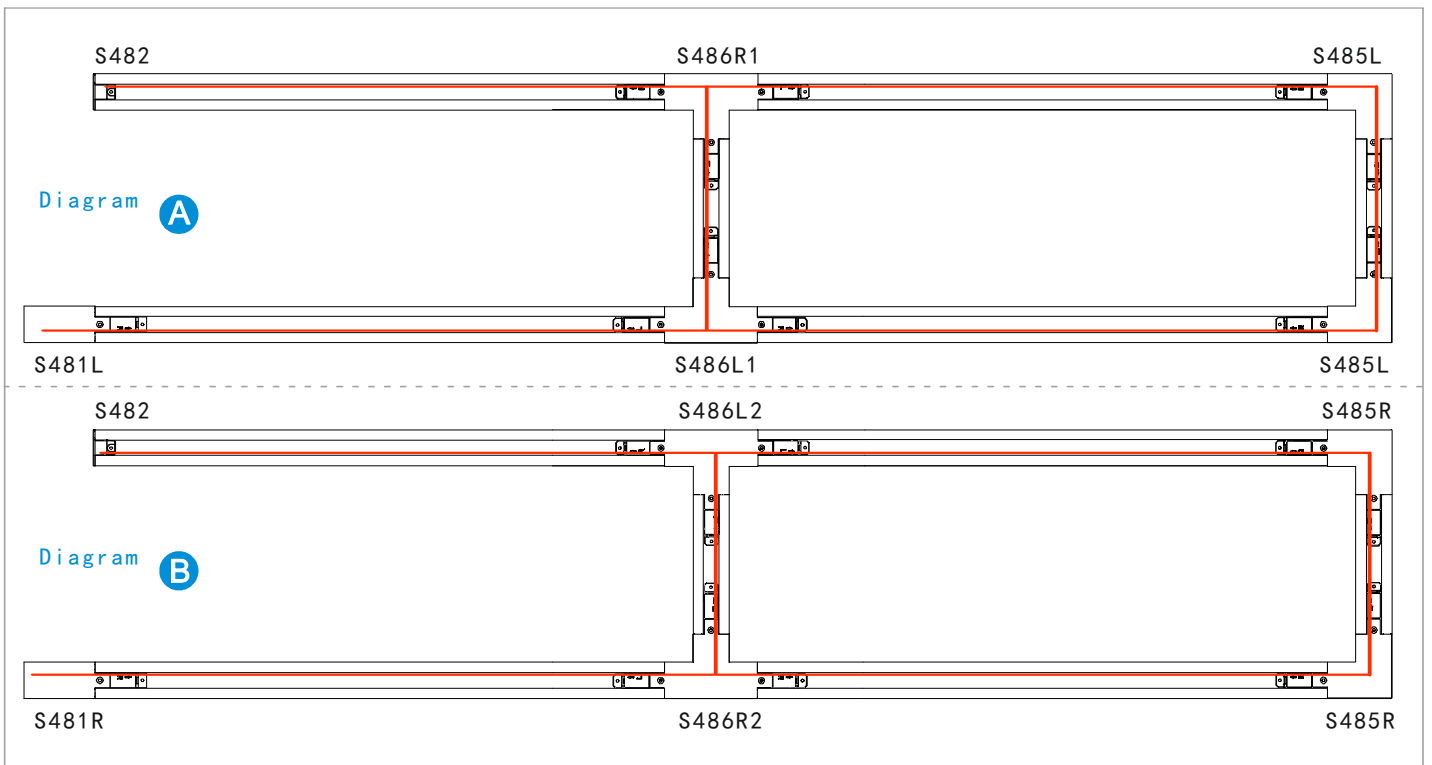

Connection Installation