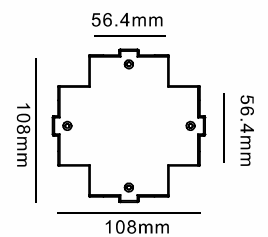

“+” Connector Cover

Model No.	Colour	Package
RS467-WH	White	1/500
RS467-BK	Black	1/500
RS467-SL	Silver	1/500