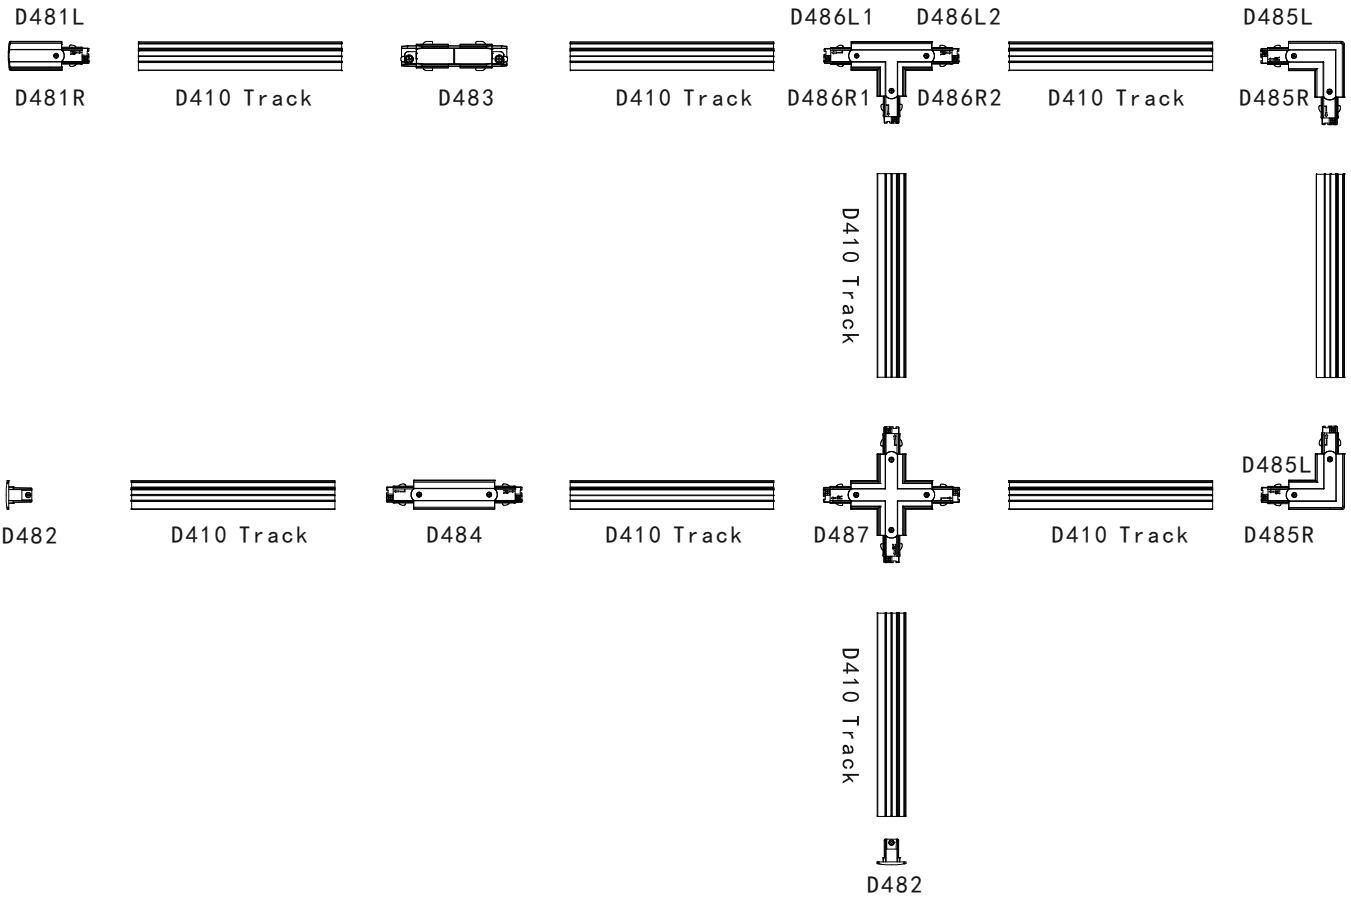

4 Wires Single Phase DALI Track System

4 Wires DALI Track System Application