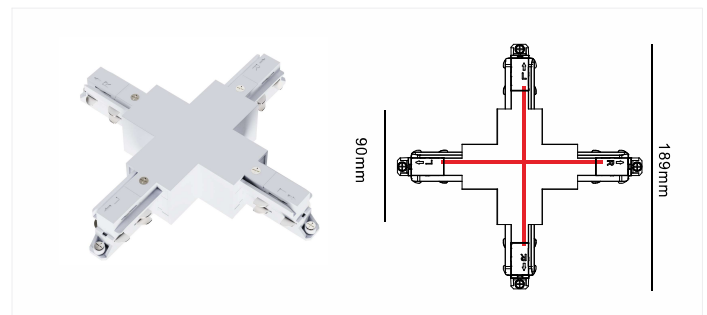

“+” Cross Connector

Model No.	Colour	Package
D687-WH	White	1/60
D687-BK	Black	1/60
D687-SL	Silver	1/60