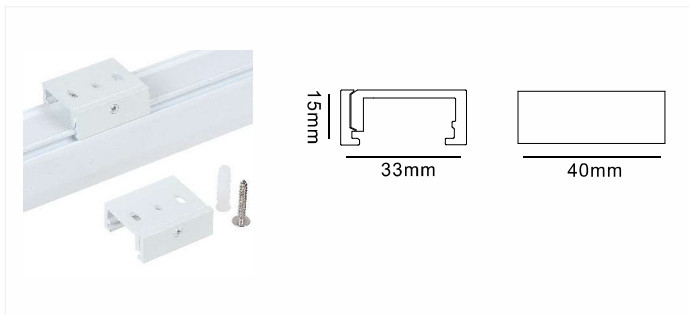

Suspension Kit