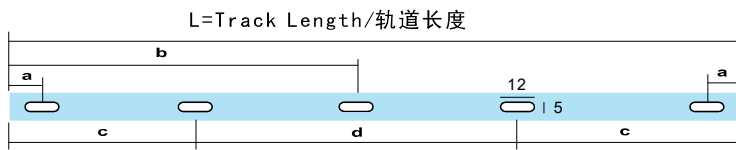

Fixing Point Dimensions

L/mm	a/mm	b/mm	c/mm	d/mm
1000	100			
2000	100	1000		
3000	100		1500	
4000	100		1333	1333