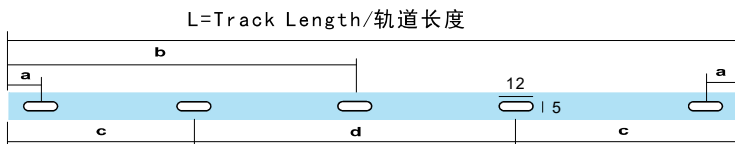

Fixing Point Dimensions

L/mm	a/mm	b/mm	c/mm	d/mm
1000	100			
2000	100	1000		
3000	100		1500	
4000	100		1333	1333