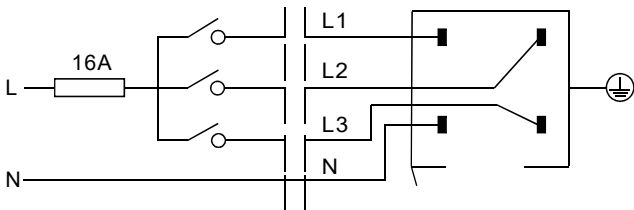

4 Wires 3 Circuits Track System(Regular)

4 Wires Track System Application

Connection Installation

4 Wires 3 Circuits Track System(Regular)

4 Wires Track System

Applications

L-SHAPED CONNECTORS

T-SHAPED CONNECTORS

Connecting Diagram

1 Phase 230VAC 16A Max

3 Phases 3x16A Max

4 Wires 3 Circuits Track System(Regular)

4 Wires 3 Circuits Track (Regular)

Coextrusion Technology of Flat Copper Wire

Model No.	Track Length	Colour	Package
A410-WH	1000mm	White	1 / 12
A410-BK	1000mm	Black	1 / 12
A410-SL	1000mm	Silver	1 / 12
A420-WH	2000mm	White	1 / 12
A420-BK	2000mm	Black	1 / 12
A420-SL	2000mm	Silver	1 / 12
A430-WH	3000mm	White	1 / 8
A430-BK	3000mm	Black	1 / 8
A430-SL	3000mm	Silver	1 / 8
A440-WH	4000mm	White	1 / 6
A440-BK	4000mm	Black	1 / 6
A440-SL	4000mm	Silver	1 / 6