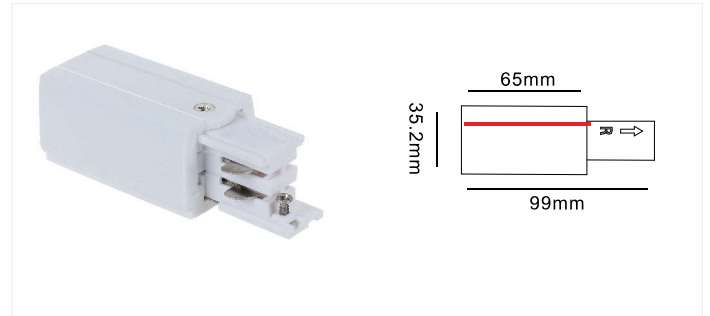

Track Power Connector (R)

Model No.	Colour	Package
A481R-WH	White	1/150
A481R-BK	Black	1/150
A481R-SL	Silver	1/150