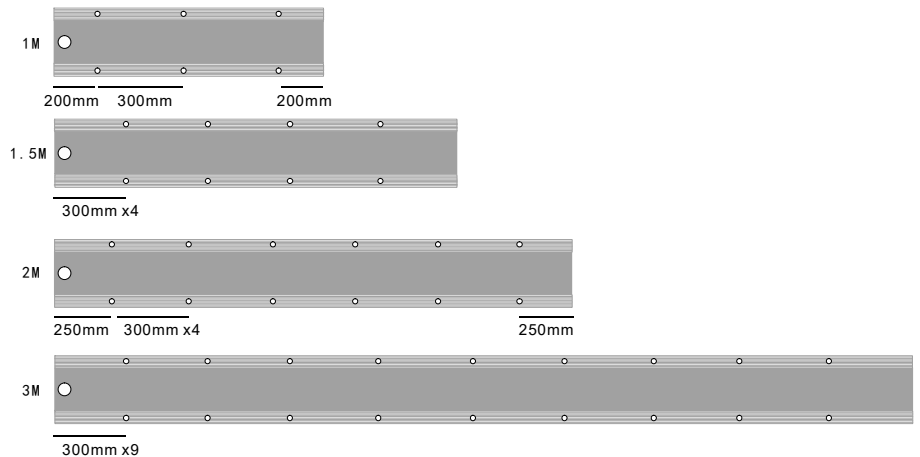

Magnet Track hole dimensions