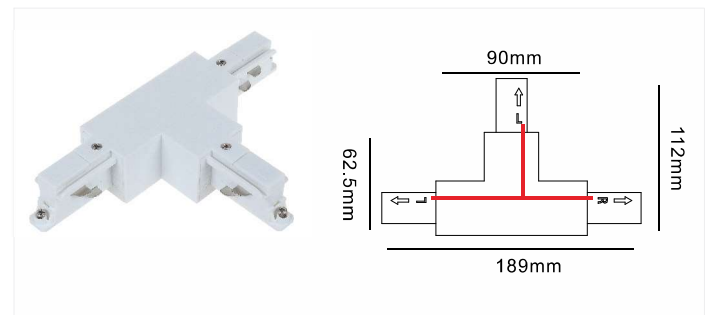

“T” Connector (R2)

Model No.	Colour	Package
S486R2-WH	White	1/90
S486R2-BK	Black	1/90
S486R2-SL	Silver	1/90