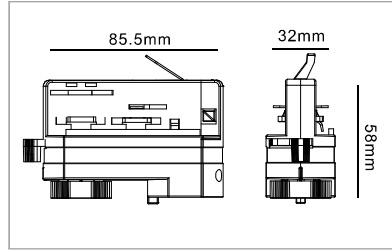

4 Wires 3 Circuits Track System

4 Wires 3 Circuits Adaptor