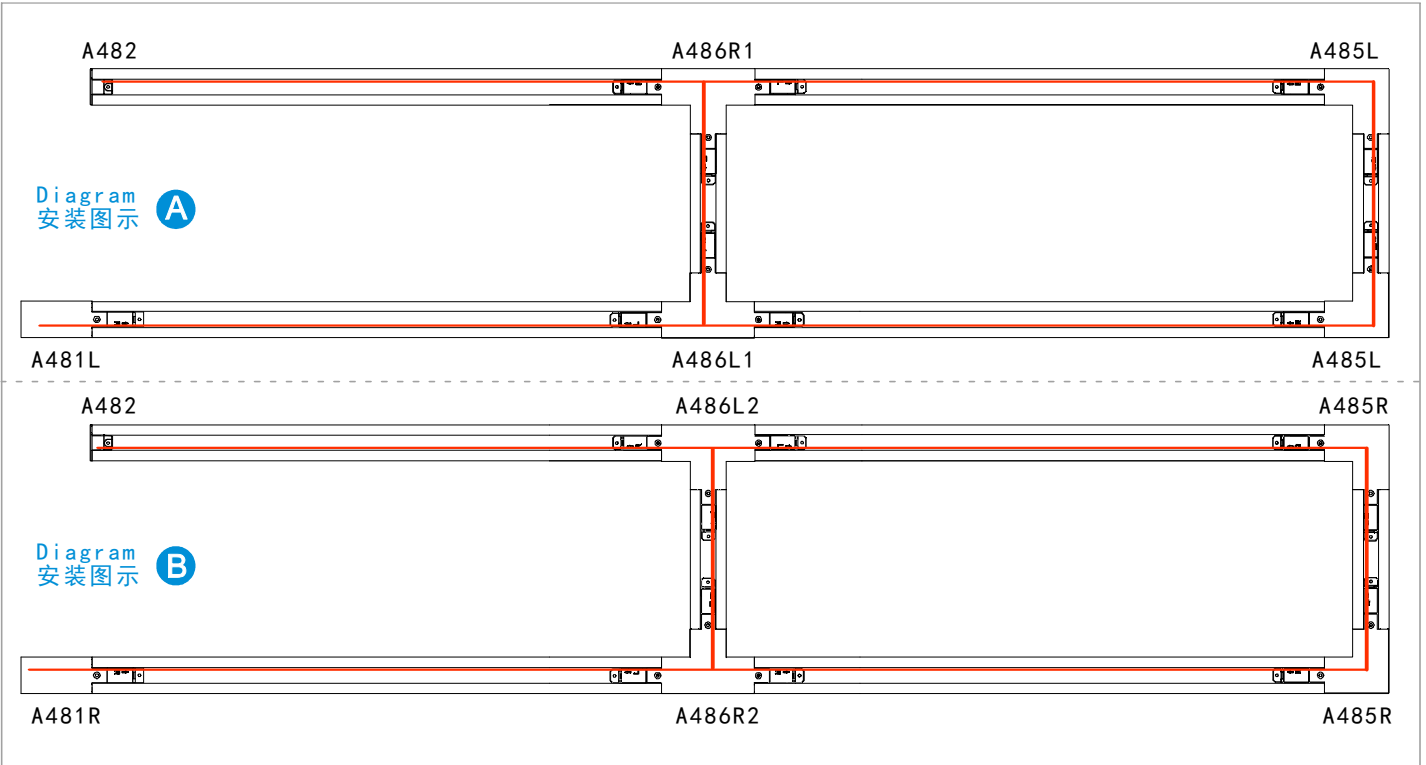

Connection Installation