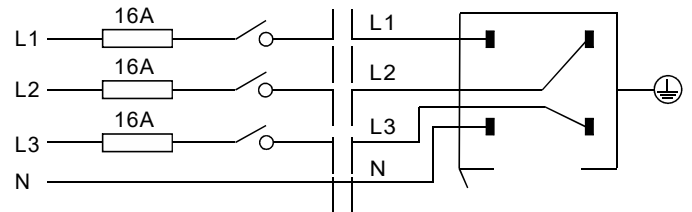

4 Wires 3 Circuits Track System(Regular)

4 Wires Track System Application

Connection Installation

4 Wires 3 Circuits Track System(Regular)

4 Wires Track System

Applications

L-SHAPED CONNECTORS

T-SHAPED CONNECTORS

Connecting Diagram

1 Phase 230VAC 16A Max

3 Phases 3x16A Max

4 Wires 3 Circuits Track System(Regular)

4 Wires 3 Circuits Track (Regular)

Coextrusion Technology of Flat Copper Wire

Model No.	Track Length	Colour	Package
A410-WH	1000mm	White	1 / 12
A410-BK	1000mm	Black	1 / 12
A410-SL	1000mm	Silver	1 / 12
A420-WH	2000mm	White	1 / 12
A420-BK	2000mm	Black	1 / 12
A420-SL	2000mm	Silver	1 / 12
A430-WH	3000mm	White	1 / 8
A430-BK	3000mm	Black	1 / 8
A430-SL	3000mm	Silver	1 / 8
A440-WH	4000mm	White	1 / 6
A440-BK	4000mm	Black	1 / 6
A440-SL	4000mm	Silver	1 / 6