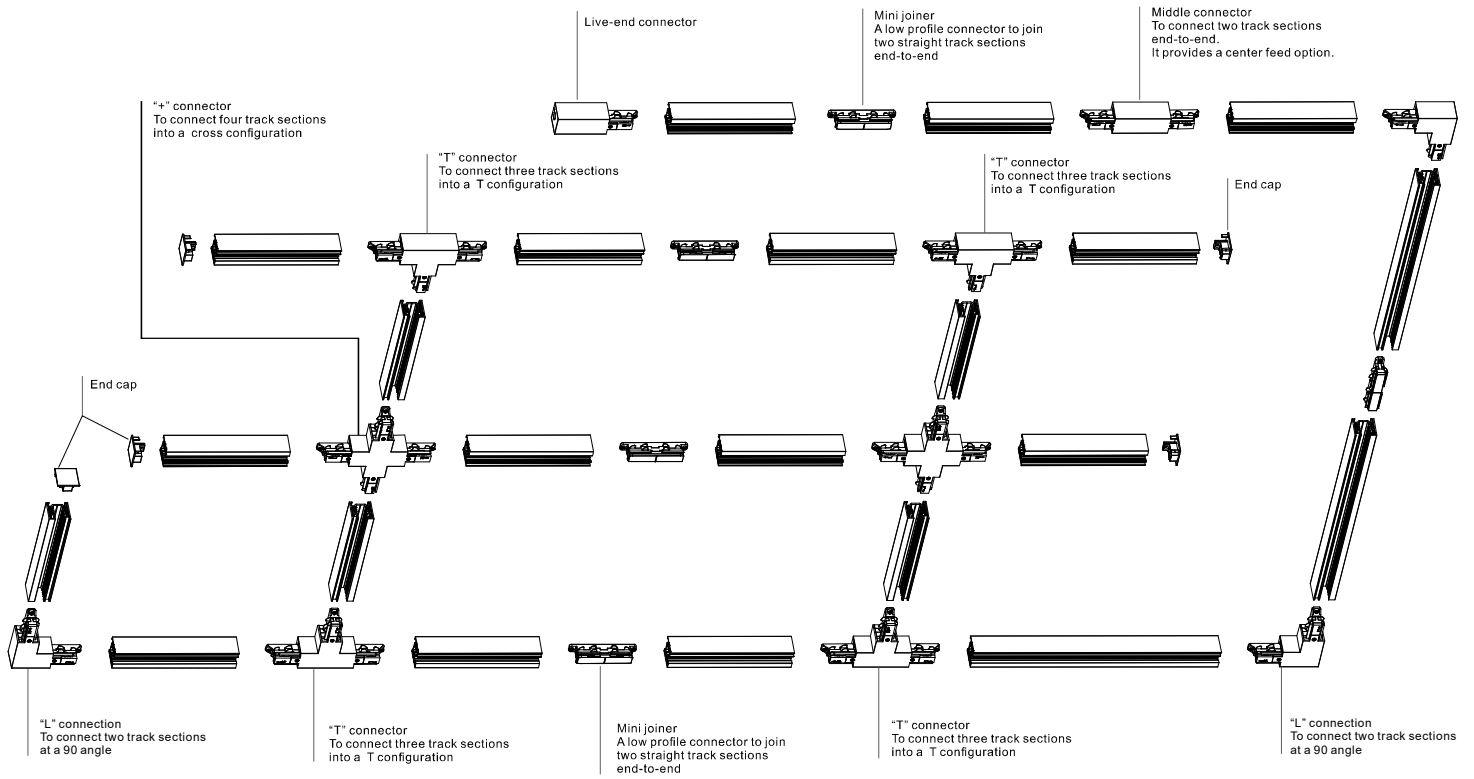

6 Wires 3 Circuits DALI Track System

6 Wires DALI Track System Application