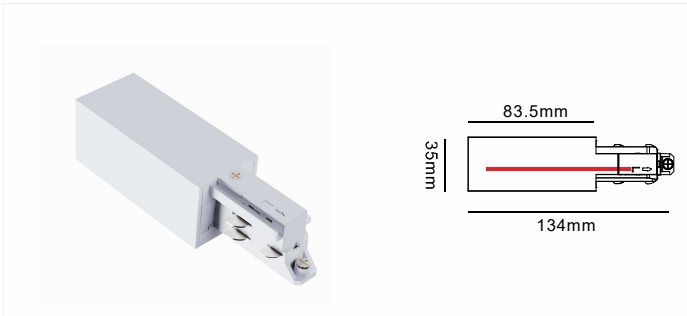

6 Wires 3 Circuits DALI Track System

Track Power Connector (L)

Model No.	Colour	Package
D681L-WH	White	1/150
D681L-BK	Black	1/150
D681L-SL	Silver	1/150