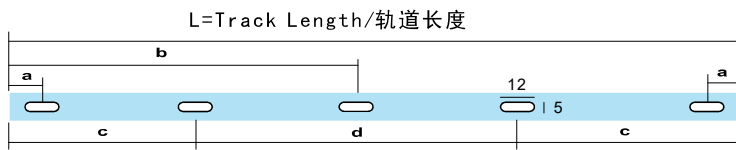

Fixing Point Dimensions