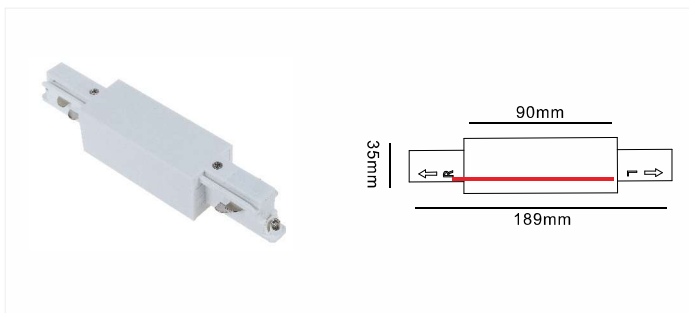

Straight Connector / 直线接驳器

Model No.	Colour	Package
S484-WH	White	1/160
S484-BK	Black	1/160
S484-SL	Silver	1/160