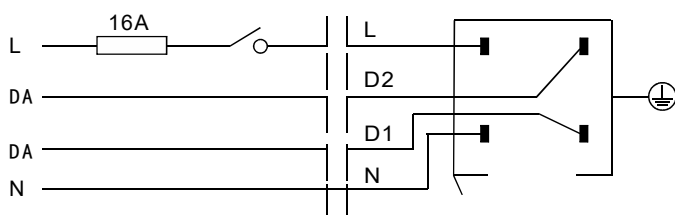

Fixing Point Dimensions

L/mm	a/mm	b/mm	c/mm	d/mm
1000	100			
2000	100	1000		
3000	100		1500	
4000	100		1333	1333

Mechanical Load Diagram

Connecting Diagram

1 Phases 230VAC 16A Max+ DALI

4 Wires Single Phase DALI Track System