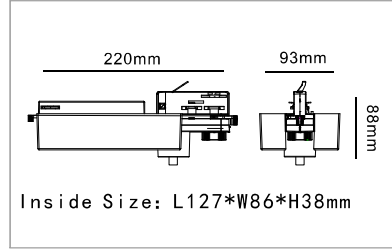

4 Wires 3 Circuits Gearbox (Big)