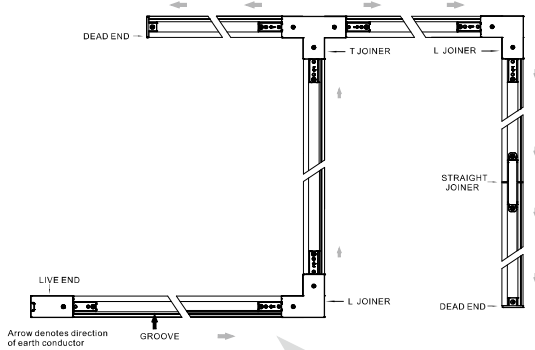

471-H12
M10 x 12mm

3 Wires Single Phase Track System

3 Wires Track System

Applications

Track has a groove running along its face. This denotes the "Earth" side of the track.

Connecting Diagram

1 Phase 120V/230V AC 16A Max