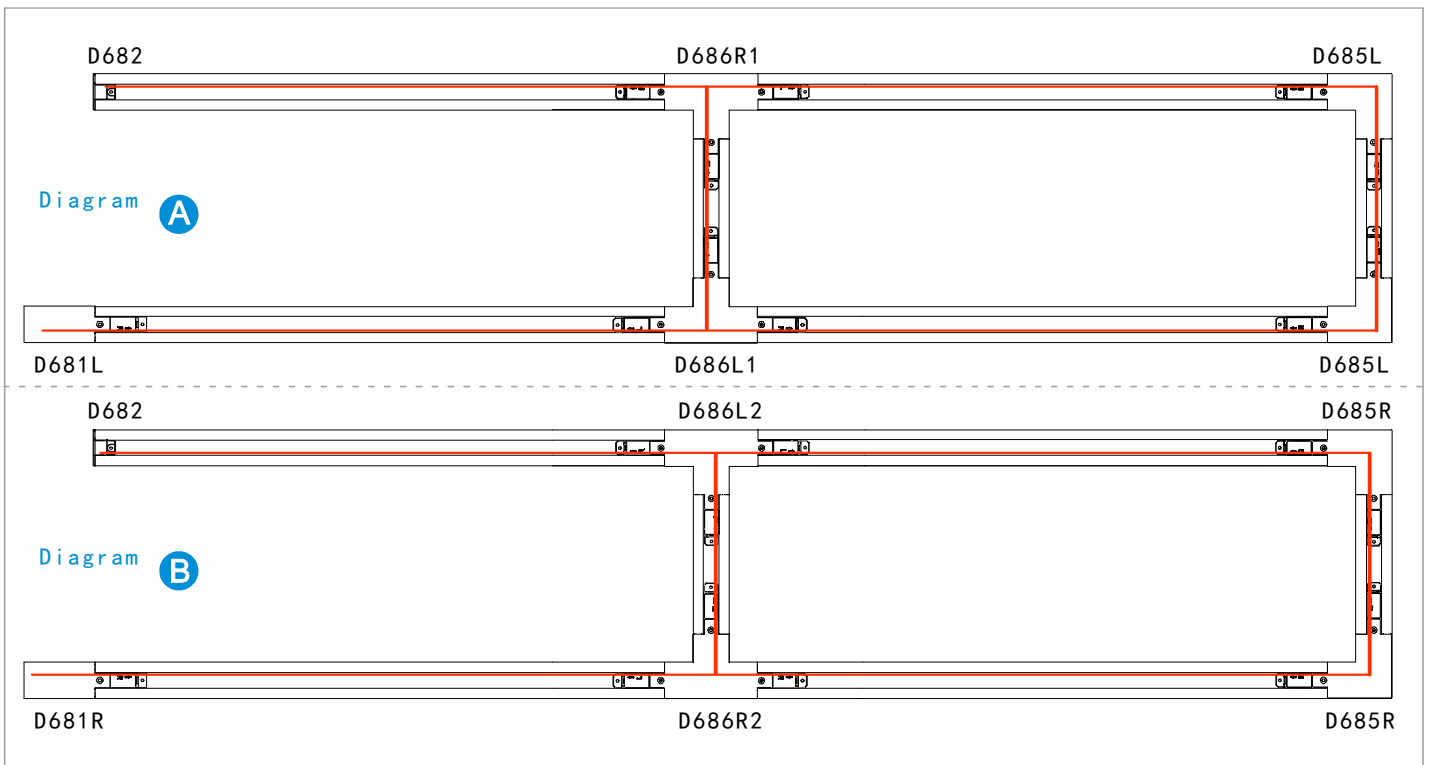

Connection Installation