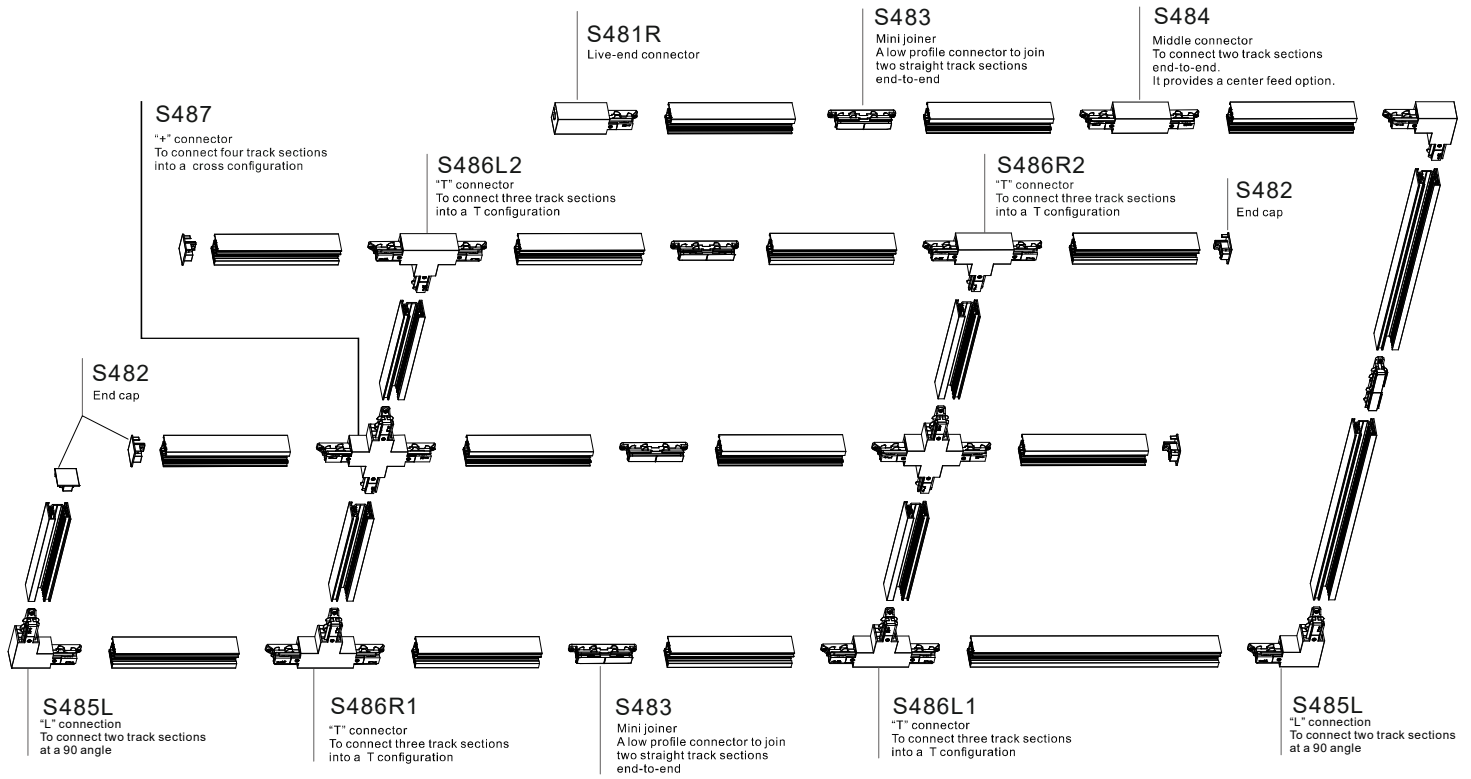

4 Wires 3 Circuits Track System(Deluxe)

4 Wires Track System Application