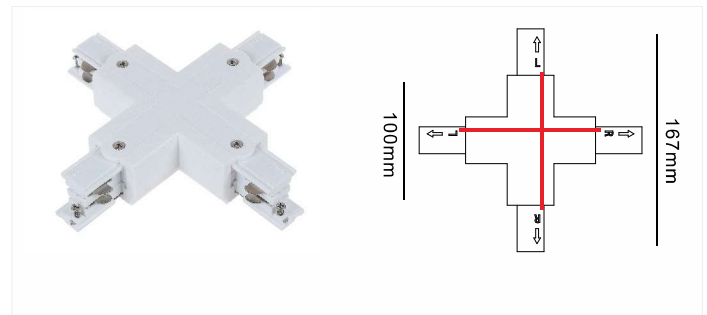

“+” Cross Connector

Model No.	Colour	Package
D487-WH	White	1/60
D487-BK	Black	1/60
D487-SL	Silver	1/60