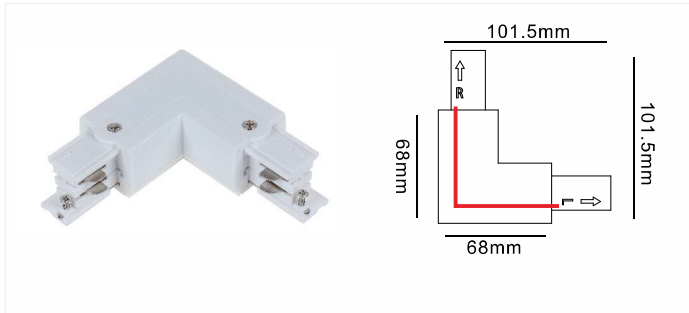

4 Wires Single Phase DALI Track System

“L” Connector (L)

Model No.	Colour	Package
D485L-WH	White	1/150
D485L-BK	Black	1/150
D485L-SL	Silver	1/150