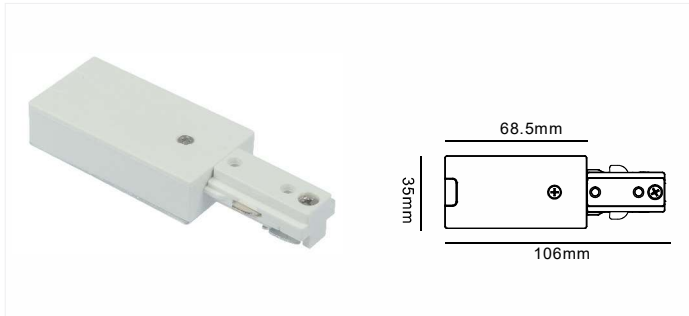

3 Wires Single Phase Track System

Track Power Connector

Model No.	Colour	Package
E381-WH	White	1/150
E381-BK	Black	1/150