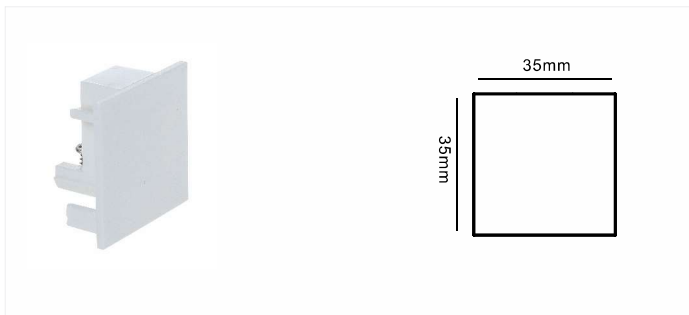

End Cap / 尾盖

Model No.	Colour	Package
S482-WH	White	1/500
S482-BK	Black	1/500
S482-SL	Silver	1/500