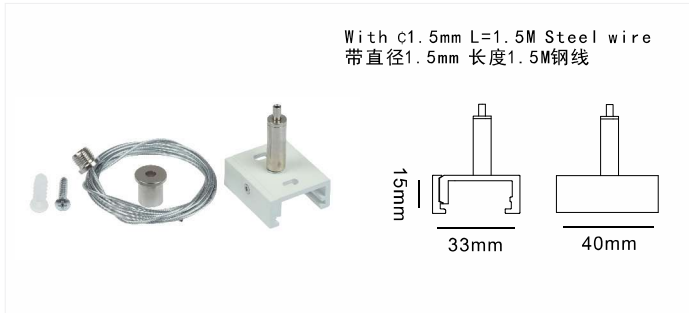

4 Wires 3 Circuits Track System(Regular)

Celling mount kit