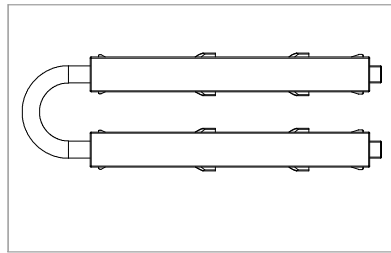

M311-WH
M311-BK

White
Black

Magnet Track Power Connector (With wire)

Model No.

Colour

M312-WH
M312-BK

White
Black

Magnet Track Power Connector (Dubble)