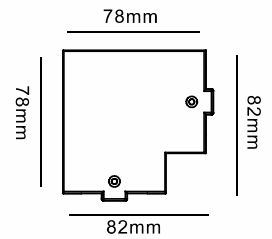

“L” Connector Cover

Model No.	Colour	Package
RS465-WH	White	1/500
RS465-BK	Black	1/500
RS465-SL	Silver	1/500