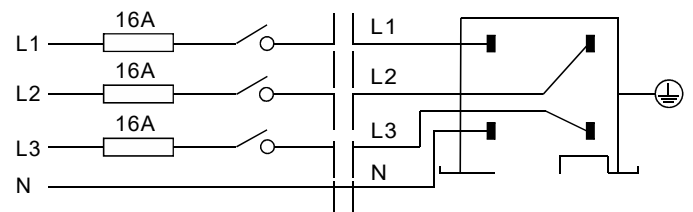

Fixing Point Dimensions

L/mm	a/mm	b/mm	c/mm	d/mm
1000	100			
2000	100	1000		
3000	100		1500	
4000	100		1333	1333

Mechanical Load Diagram

Connecting Diagram

1 Phase / 单相电 230VAC 16A Max

3 Phases / 三相电 230VAC 3x16A Max