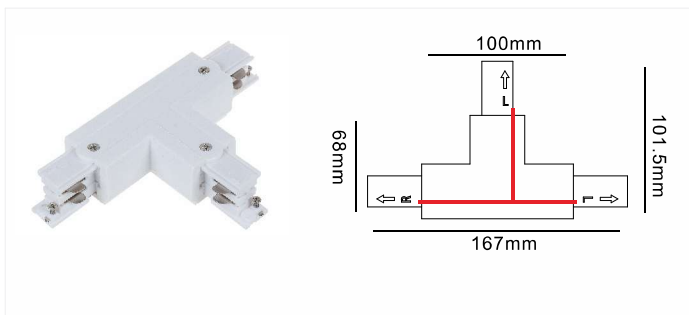

“T” Connector (R1)

Model No.	Colour	Package
D486R1-WH	White	1/90
D486R1-BK	Black	1/90
D486R1-SL	Silver	1/90