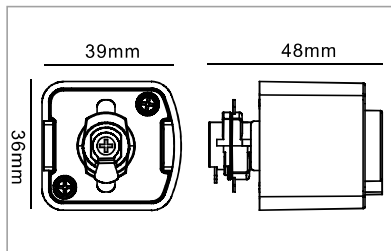

3 Wires Adaptor (Small)

Model No.

302-WH
302-BK
302-SL

Colour

White
Black
Silver

Package

1/500
1/500
1/500

3 Wires Adaptor (Square)