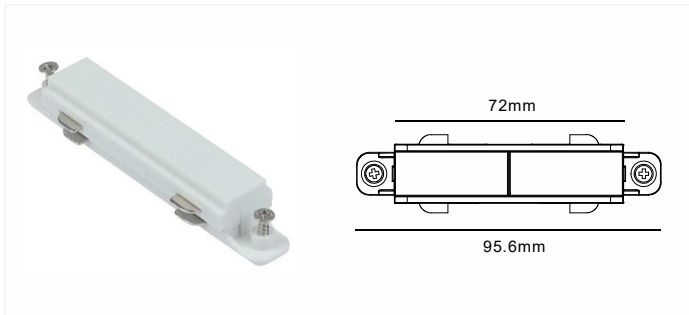

Mini Joiner Connector

Model No.	Colour	Package
E383-WH	White	1/400
E383-BK	Black	1/400