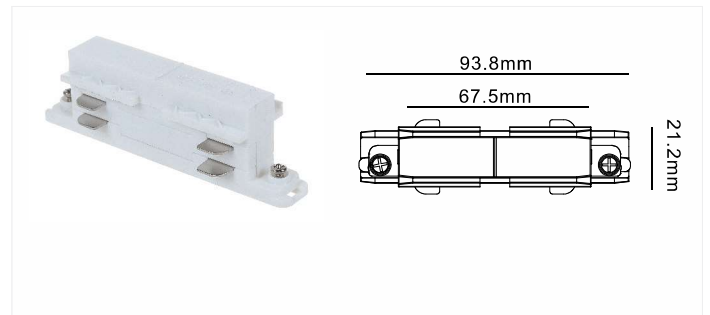

Mini Joiner Connector

Model No.	Colour	Package
A483-WH	White	1/400
A483-BK	Black	1/400
A483-SL	Silver	1/400