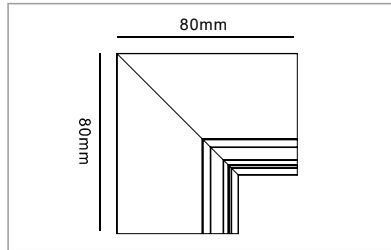

“L” Connector (Vertical Direction)