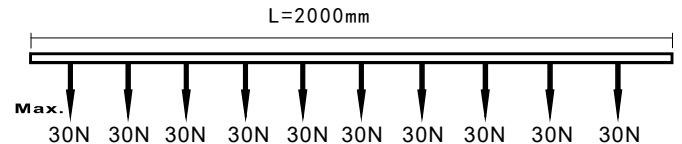

Mechanical Load Diagram