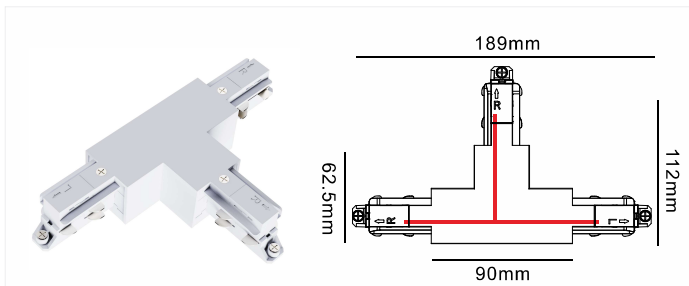

“T” Connector (L1)

Model No.	Colour	Package
D686L1-WH	White	1/90
D686L1-BK	Black	1/90
D686L1-SL	Grey	1/90