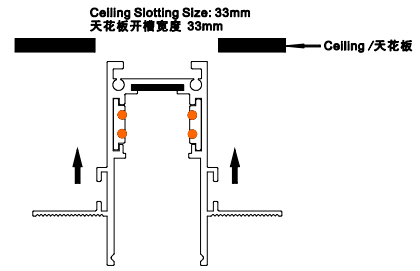

Installation

Fix

Magnet Track hole dimensions

M20 Low Voltage Magnet Track System

M20 Magnet Track (Trimless Embedded)

Model No.	Track Length	Colour	Package
M20C-10-WH	100CM	White	1 / 12
M20C-10-BK	100CM	Black	1 / 12
M20C-15-WH	150CM	White	1 / 12
M20C-15-BK	150CM	Black	1 / 12
M20C-20-WH	200CM	White	1 / 12
M20C-20-BK	200CM	Black	1 / 12
M20C-30-WH	300CM	White	1 / 8
M20C-30-BK	300CM	Black	1 / 8