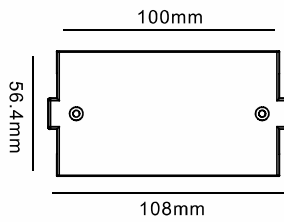

Straight Connector Cover

Model No.	Colour	Package
RA484-WH	White	1/500
RA484-BK	Black	1/500
RA484-SL	Silver	1/500