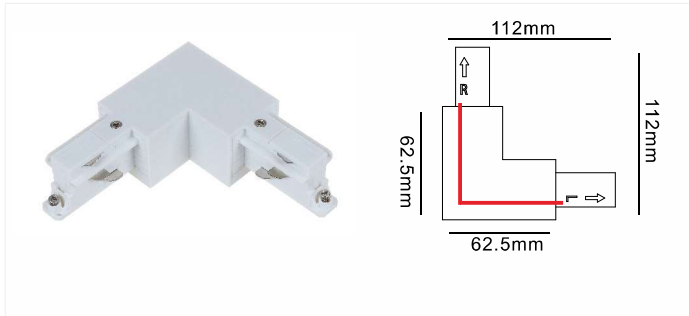

4 Wires 3 Circuits Track System(Deluxe)

“L” Connector (L)

Model No.	Colour	Package 装箱数量
S485L-WH	White	1/150
S485L-BK	Black	1/150
S485L-SL	Silver	1/150