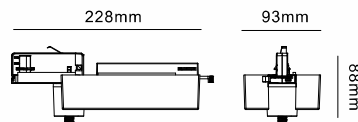

4 Wires Single Circuit DALI Gearbox (Big)

Inside Size: L127*W86*H38mm

Model No.	Colour	Package
D451-WH	White	1/60
D451-BK	Black	1/60
D451-SL	Silver	1/60