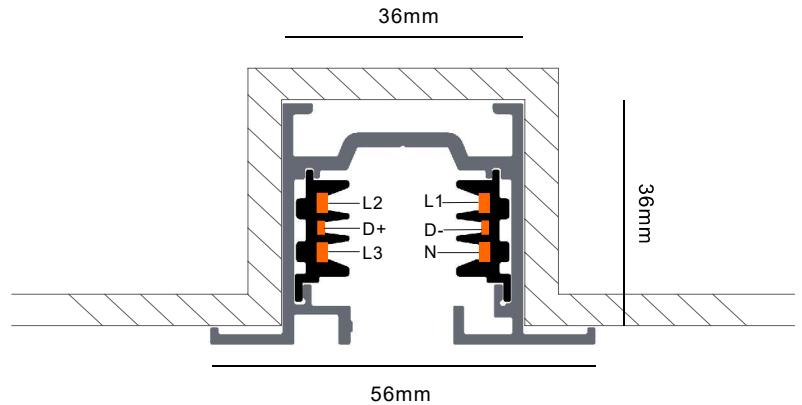

6 Wires 3 Circuits DALI Track System

6 Wires 3 Circuits Recessed Track (Deluxe)

Model No.	Track Length	Colour	Package
RD610-WH	1000mm	White	1 / 12
RD610-BK	1000mm	Black	1 / 12
RD610-SL	1000mm	Silver	1 / 12
RD620-WH	2000mm	White	1 / 12
RD620-BK	2000mm	Black	1 / 12
RD620-SL	2000mm	Silver	1 / 12
RD630-WH	3000mm	White	1 / 8
RD630-BK	3000mm	Black	1 / 8
RD630-SL	3000mm	Silver	1 / 8
RD640-WH	4000mm	White	1 / 6
RD640-BK	4000mm	Black	1 / 6
RD640-SL	4000mm	Silver	1 / 6