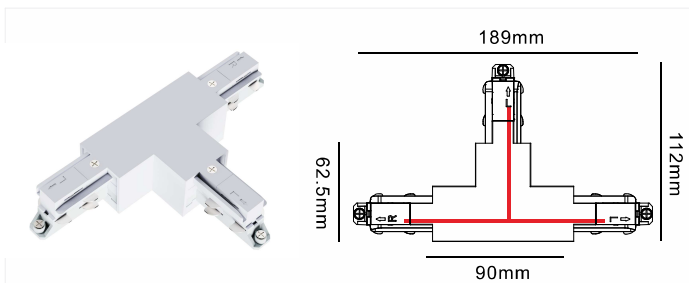

“T” Connector (R1)

Model No.	Colour	Package
D686R1-WH	White	1/90
D686R1-BK	Black	1/90
D686R1-SL	Silver	1/90