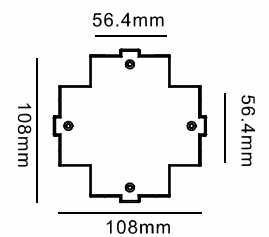

“+” Connector Cover

Model No.	Colour	Package
RA487-WH	White	1/500
RA487-BK	Black	1/500
RA487-SL	Silver	1/500