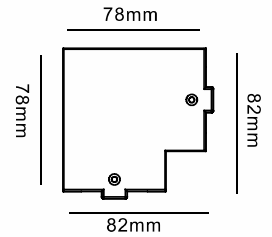

“L” Connector Cover

Model No.	Colour	Package
RD685-WH	White	1/500
RD685-BK	Black	1/500
RD685-SL	Silver	1/500