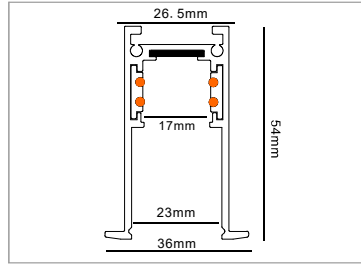

Installation

Fix

Magnet Track hole dimensions

M20 Low Voltage Magnet Track System

M20 Magnet Track (Recessed with Frame)

Model No.	Track Length	Colour	Package
M20D-10-WH	100CM	White	1 / 15
M20D-10-BK	100CM	Black	1 / 15
M20D-15-WH	150CM	White	1 / 15
M20D-15-BK	150CM	Black	1 / 15
M20D-20-WH	200CM	White	1 / 15
M20D-20-BK	200CM	Black	1 / 15
M20D-30-WH	300CM	White	1 / 8
M20D-30-BK	300CM	Black	1 / 8