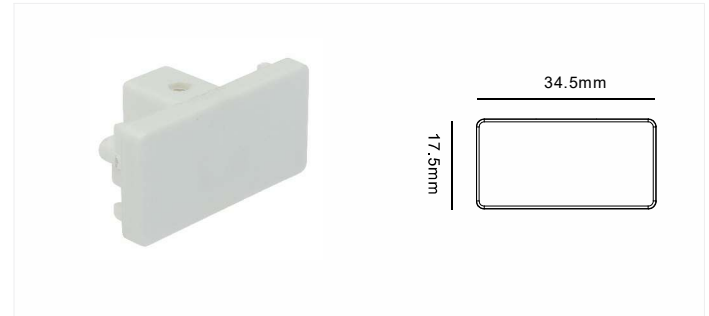

End Cap

Model No.	Colour	Package
E382-WH	White	1/150
E382-BK	Black	1/150