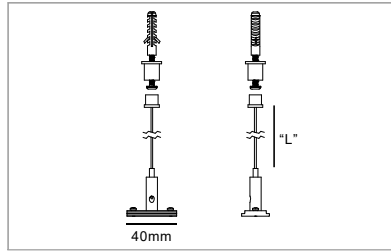

M20 Low Voltage Magnet Track System

Magnet Track Suspension Kits