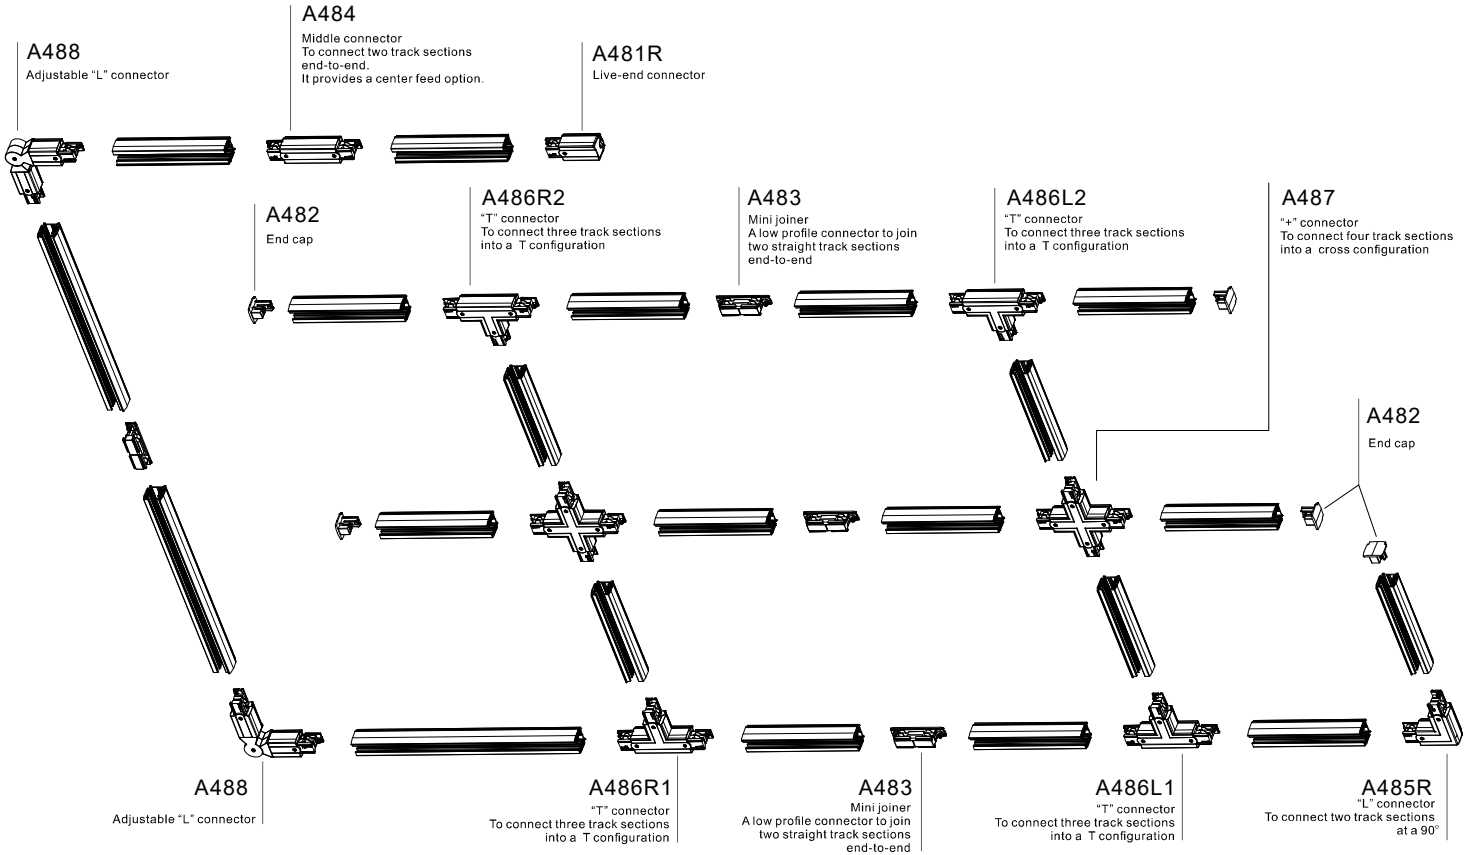

4 Wires 3 Circuits Track System(Regular)

4 Wires Track System Application

Connection Installation

4 Wires 3 Circuits Track System(Regular)

4 Wires Track System

Applications

L-SHAPED CONNECTORS

T-SHAPED CONNECTORS