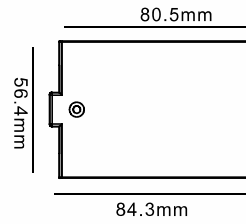

Fixing Point Dimensions

L/mm	a/mm	b/mm	c/mm	d/mm
1000	100			
2000	100	1000		
3000	100		1500	
4000	100		1333	1333

Mechanical Load Diagram

Connecting Diagram

4 Wires 3 Circuits Track System(Regular)

Power Connector Cover