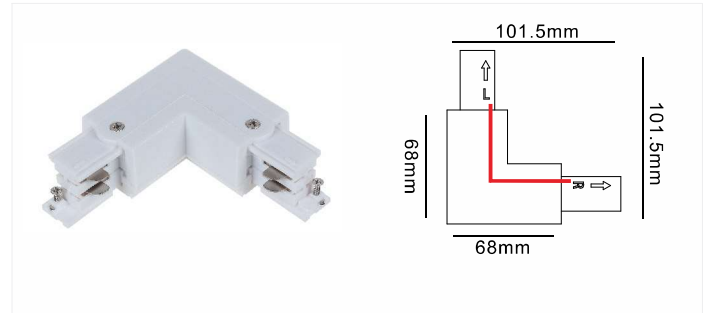

“L” Connector (R)

Model No.	Colour	Package
A485R-WH	White	1/150
A485R-BK	Black	1/150
A485R-SL	Silver	1/150