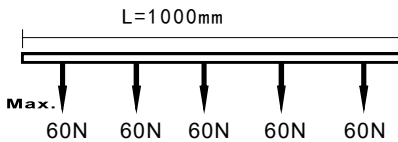

Mechanical Load Diagram