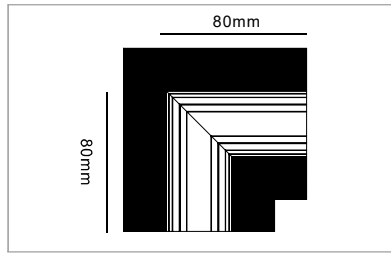

M20 Magnet Track Connector (Trimless Recessed)

"L" Connector (Horizontal Direction)