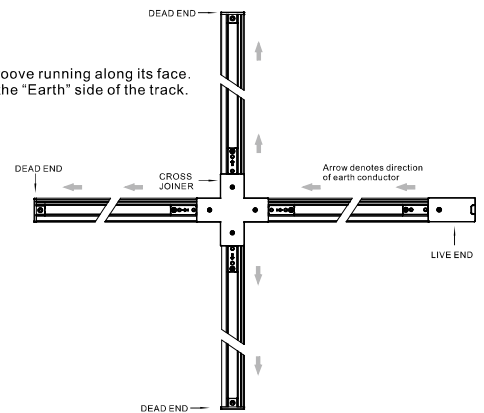

471-H12
M10 x 12mm

3 Wires Single Phase Track System

3 Wires Track System

Applications

Track has a groove running along its face. This denotes the "Earth" side of the track.

Connecting Diagram

1 Phase 120V/230V AC 16A Max