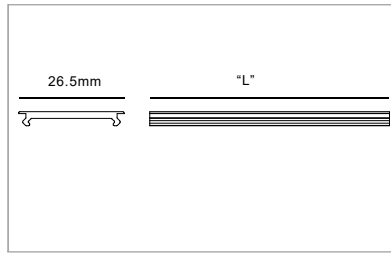

Model No. Colour

M391-WH White
M391-BK Black

With $\phi 1.5\text{mm}$ L=1.5M Steel wire
带直径1.5mm 长度1.5M钢线

Magnet Track Connector Bracket

Model No. Colour

M392-WH White
M392-BK Black

Magnet Track Dust Cover

Model No. Colour