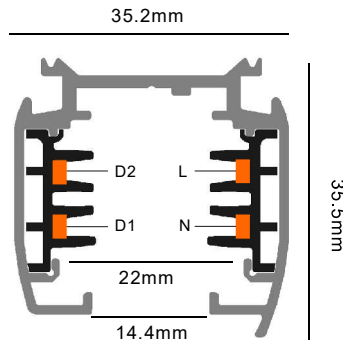

Coextrusion Technology of Flat Copper Wire

Model No.	Track Length	Colour	Package
D410-WH	1000mm	White	1 / 12
D410-BK	1000mm	Black	1 / 12
D410-SL	1000mm	Silver	1 / 12
D420-WH	2000mm	White	1 / 12
D420-BK	2000mm	Black	1 / 12
D420-SL	2000mm	Silver	1 / 12
D430-WH	3000mm	White	1 / 8
D430-BK	3000mm	Black	1 / 8
D430-SL	3000mm	Silver	1 / 8
D440-WH	4000mm	White	1 / 6
D440-BK	4000mm	Black	1 / 6
D440-SL	4000mm	Silver	1 / 6