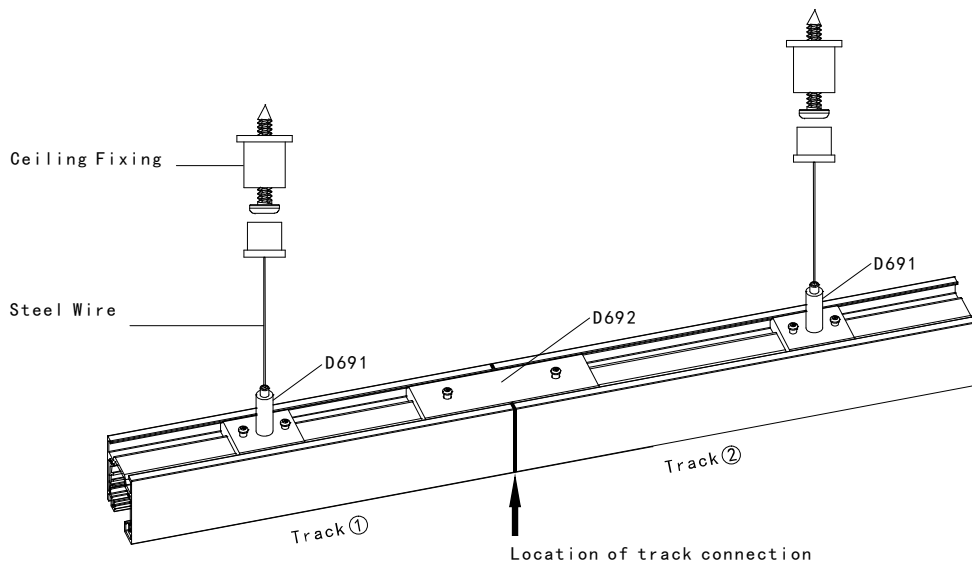

Track Suspension Diagram