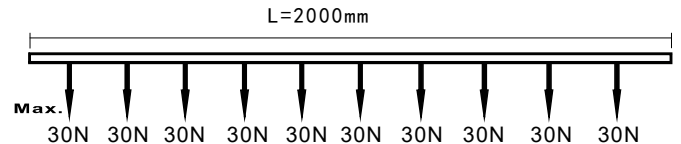

Mechanical Load Diagram