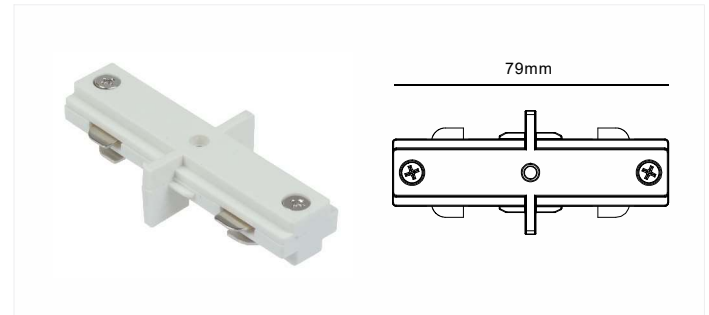

End Cap

Model No.	Colour	Package
E382-WH	White	1/150
E382-BK	Black	1/150

Mini Joiner Connector

Model No.	Colour	Package
E383-WH	White	1/400
E383-BK	Black	1/400

Mini Joiner Connector

Model No.	Colour	Package
E383A-WH	White	1/400
E383A-BK	Black	1/400