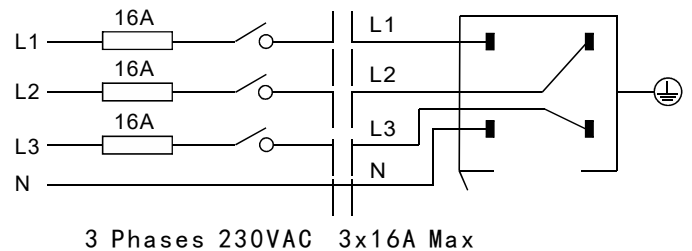

Connecting Diagram

1 Phase 230VAC 16A Max

3 Phases 3x16A Max

4 Wires 3 Circuits Track System(Regular)

4 Wires 3 Circuits Track (Regular)

Coextrusion Technology of Flat Copper Wire

Model No.	Track Length	Colour	Package
A410-WH	1000mm	White	1 / 12
A410-BK	1000mm	Black	1 / 12
A410-SL	1000mm	Silver	1 / 12
A420-WH	2000mm	White	1 / 12
A420-BK	2000mm	Black	1 / 12
A420-SL	2000mm	Silver	1 / 12
A430-WH	3000mm	White	1 / 8
A430-BK	3000mm	Black	1 / 8
A430-SL	3000mm	Silver	1 / 8
A440-WH	4000mm	White	1 / 6
A440-BK	4000mm	Black	1 / 6
A440-SL	4000mm	Silver	1 / 6

Fixing Point Dimensions

L/mm	a/mm	b/mm	c/mm	d/mm
1000	100			
2000	100	1000		
3000	100		1500	
4000	100		1333	1333

Mechanical Load Diagram

Connecting Diagram

4 Wires 3 Circuits Track System(Regular)

Track Power Connector (L)