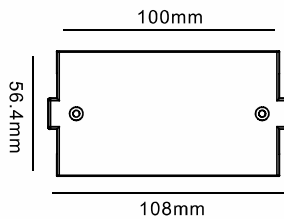

Straight Connector Cover

Model No.	Colour	Package
RS464-WH	White	1/500
RS464-BK	Black	1/500
RS464-SL	Silver	1/500