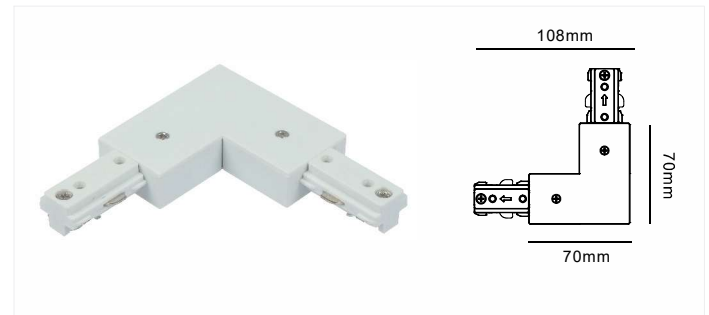

"L" Connector

Model No.	Colour	Package
E385-WH	White	1/150
E385-BK	Black	1/150