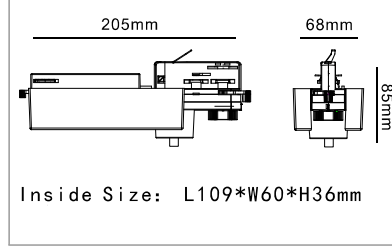

4 Wires 3 Circuits Gearbox (Small)