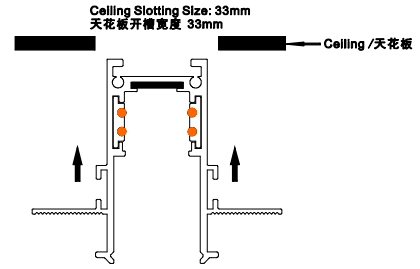

Installation

Fix

Magnet Track hole dimensions

M20 Low Voltage Magnet Track System

M20 Magnet Track (Trimless Embedded)

Model No.	Track Length	Colour	Package
M20E-10-WH	100CM	White	1 / 12
M20E-10-BK	100CM	Black	1 / 12
M20E-15-WH	150CM	White	1 / 12
M20E-15-BK	150CM	Black	1 / 12
M20E-20-WH	200CM	White	1 / 12
M20E-20-BK	200CM	Black	1 / 12
M20E-30-WH	300CM	White	1 / 8
M20E-30-BK	300CM	Black	1 / 8