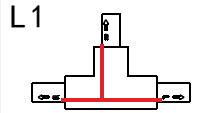

4 Wires 3 Circuits Track System(Regular)

4 Wires Track System Application

Connection Installation

4 Wires 3 Circuits Track System(Regular)

4 Wires Track System

Applications

L-SHAPED CONNECTORS

T-SHAPED CONNECTORS

Connecting Diagram

1 Phase 230VAC 16A Max

3 Phases 3x16A Max

4 Wires 3 Circuits Track System(Regular)

4 Wires 3 Circuits Track (Regular)

Coextrusion Technology of Flat Copper Wire

Model No.	Track Length	Colour	Package
A410-WH	1000mm	White	1 / 12
A410-BK	1000mm	Black	1 / 12
A410-SL	1000mm	Silver	1 / 12
A420-WH	2000mm	White	1 / 12
A420-BK	2000mm	Black	1 / 12
A420-SL	2000mm	Silver	1 / 12
A430-WH	3000mm	White	1 / 8
A430-BK	3000mm	Black	1 / 8
A430-SL	3000mm	Silver	1 / 8
A440-WH	4000mm	White	1 / 6
A440-BK	4000mm	Black	1 / 6
A440-SL	4000mm	Silver	1 / 6