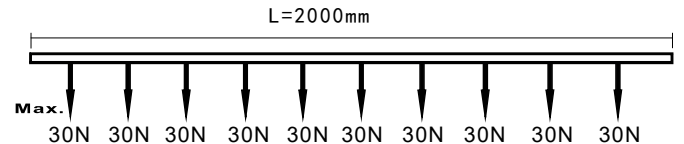

Mechanical Load Diagram