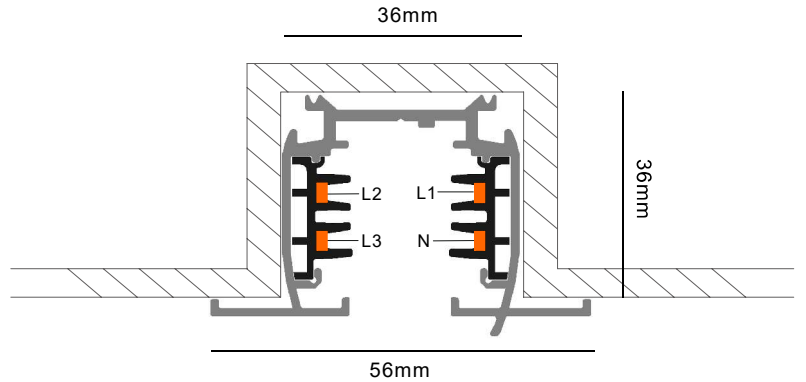

4 Wires 3 Circuits Track System(Regular)

4 Wires 3 Circuits Recessed Track (Regular)