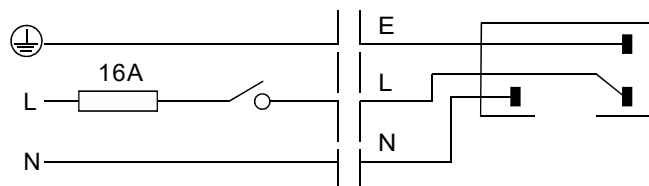

471-H12
M10 x 12mm

3 Wires Single Phase Track System

3 Wires Track System

Applications

Track has a groove running along its face. This denotes the "Earth" side of the track.

Connecting Diagram

1 Phase 120V/230V AC 16A Max