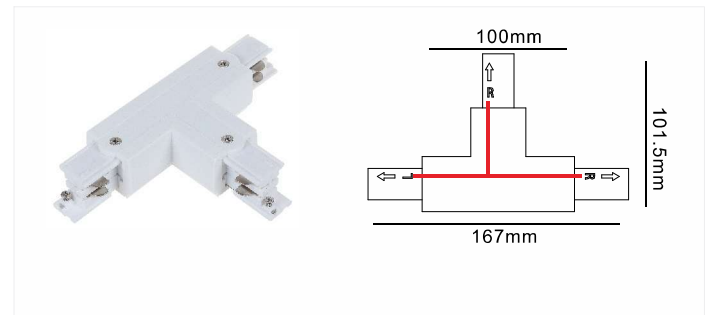

“T” Connector (L2)

Model No.	Colour	Package
D486L2-WH	White	1/90
D486L2-BK	Black	1/90
D486L2-SL	Silver	1/90