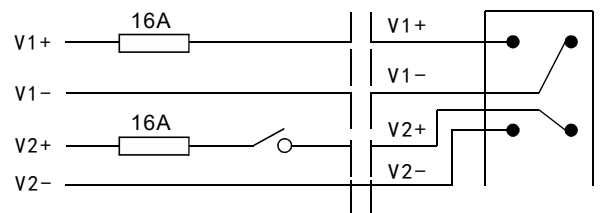

1/80
1/80
1/80

M20 Low Voltage Magnet Track System

48V Low Voltage Magnet Track System

Applications

Applications

Applications

Connecting Diagram

1 Phases /48V 16A Max+ DALI