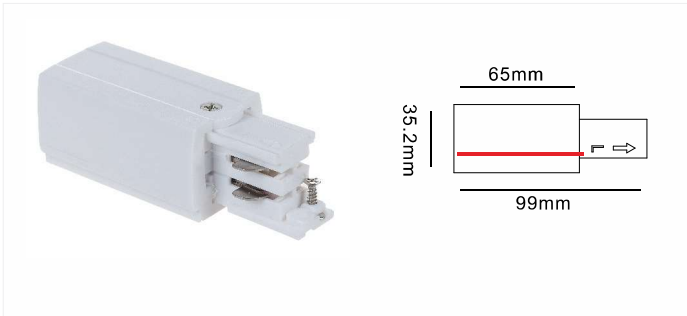

Fixing Point Dimensions

L/mm	a/mm	b/mm	c/mm	d/mm
1000	100			
2000	100	1000		
3000	100		1500	
4000	100		1333	1333

Mechanical Load Diagram

Connecting Diagram

4 Wires 3 Circuits Track System(Regular)

Track Power Connector (L)