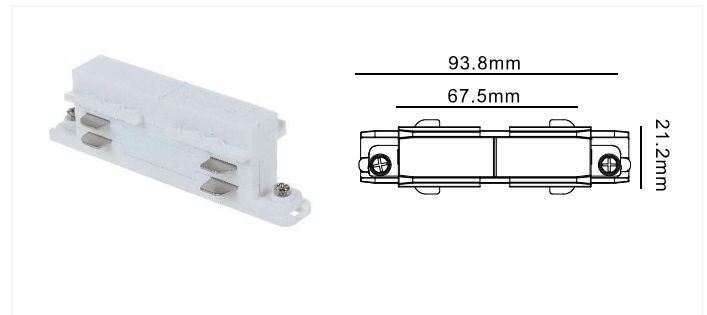

Mini Joiner Connector

Model No.	Colour	Package
D483-WH	White	1/400
D483-BK	Black	1/400
D483-SL	Silver	1/400