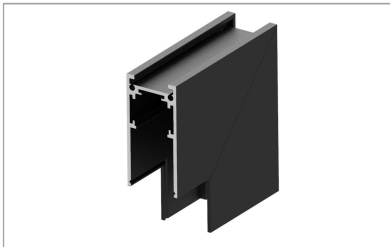

M20 Magnet Track Connector (Surface Mounted)

“L” Connector (Horizontal Direction)

Model No.	Colour
M211-20A-WH	White
M211-20A-BK	Black

“L” Connector (Vertical Direction) / L型接驳器(垂直方向)

Model No.	Colour
M212-20A-WH	White
M212-20A-BK	Black