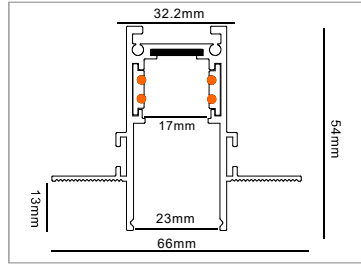

Installation

Fix

Magnet Track hole dimensions

M20 Low Voltage Magnet Track System

M20 Magnet Track (Trimless Embedded)

Model No.	Track Length	Colour	Package
M20C-10-WH	100CM	White	1 / 12
M20C-10-BK	100CM	Black	1 / 12
M20C-15-WH	150CM	White	1 / 12
M20C-15-BK	150CM	Black	1 / 12
M20C-20-WH	200CM	White	1 / 12
M20C-20-BK	200CM	Black	1 / 12
M20C-30-WH	300CM	White	1 / 8
M20C-30-BK	300CM	Black	1 / 8