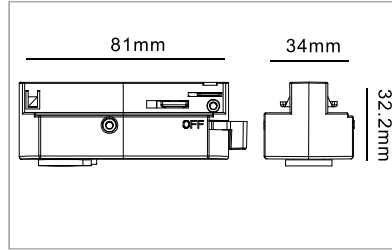

Colour

White
Black
Silver

Package

1/80
1/80
1/80

2 Wires Single Phase Track System

2 Wires Adaptor

Model No.

201-WH
201-BK
201-SL