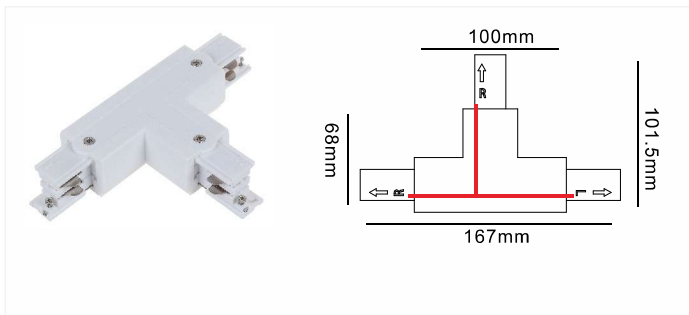

“T” Connector (L1)

Model No.	Colour	Package
A486L1-WH	White	1/90
A486L1-BK	Black	1/90
A486L1-SL	Silver	1/90