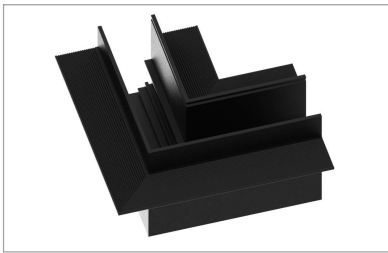

M20 Magnet Track Connector (Trimless Embedded)

“L” Connector (Horizontal Direction)