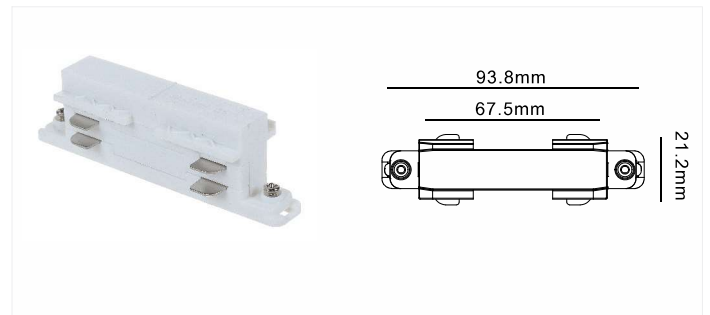

Mini Joiner Connector / I形接驳器

Model No.	Colour	Package
S483-WH	White	1/400
S483-BK	Black	1/400
S483-SL	Silver	1/400