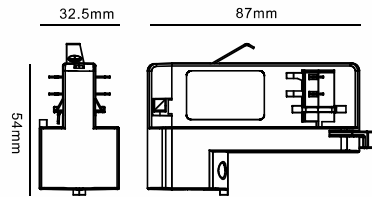

4 Wires Single Phase DALI Track System

4 Wires DALI adaptor

Model No.	Colour	Package
D403-WH	White	1/200
D403-BK	Black	1/200
D403-SL	Silver	1/200