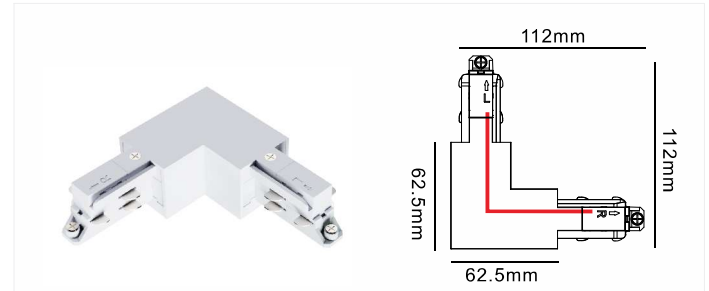

“L” Connector (R)

Model No.	Colour	Package
D685R-WH	White	1/150
D685R-BK	Black	1/150
D685R-SL	Silver	1/150