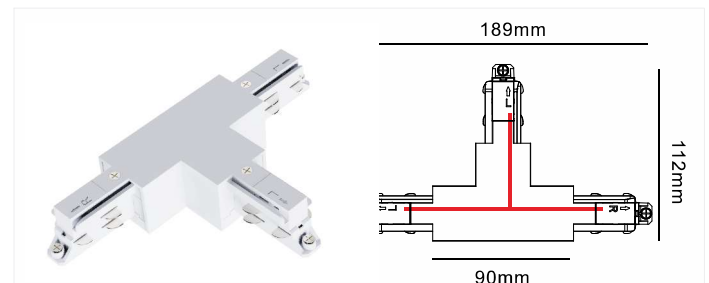

“T” Connector (R2)

Model No.	Colour	Package
D686R2-WH	White	1/90
D686R2-BK	Black	1/90
D686R2-SL	Silver	1/90