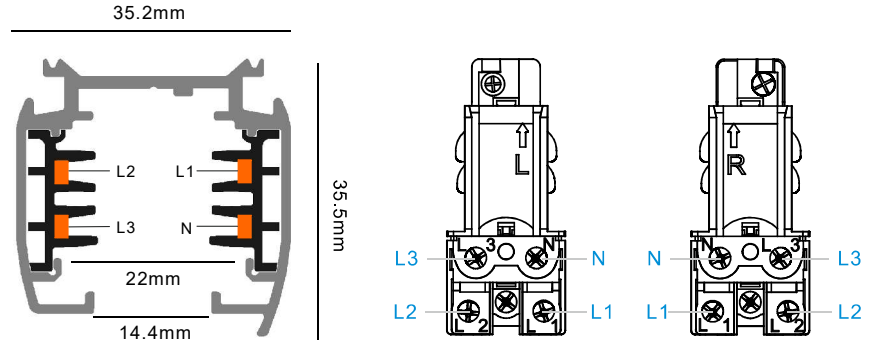

Model No.	Track Length	Colour	Package
D610-WH	1000mm	White	1 / 12
D610-BK	1000mm	Black	1 / 12
D610-SL	1000mm	Silver	1 / 12
D620-WH	2000mm	White	1 / 12
D620-BK	2000mm	Black	1 / 12
D620-SL	2000mm	Silver	1 / 12
D630-WH	3000mm	White	1 / 8
D630-BK	3000mm	Black	1 / 8
D630-SL	3000mm	Silver	1 / 8
D640-WH	4000mm	White	1 / 6
D640-BK	4000mm	Black	1 / 6
D640-SL	4000mm	Silver	1 / 6

Connecting Diagram

1 Phase 230VAC 16A Max

3 Phases 3x16A Max

4 Wires 3 Circuits Track System(Regular)

4 Wires 3 Circuits Track (Regular)

Coextrusion Technology of Flat Copper Wire

Model No.	Track Length	Colour	Package
A410-WH	1000mm	White	1 / 12
A410-BK	1000mm	Black	1 / 12
A410-SL	1000mm	Silver	1 / 12
A420-WH	2000mm	White	1 / 12
A420-BK	2000mm	Black	1 / 12
A420-SL	2000mm	Silver	1 / 12
A430-WH	3000mm	White	1 / 8
A430-BK	3000mm	Black	1 / 8
A430-SL	3000mm	Silver	1 / 8
A440-WH	4000mm	White	1 / 6
A440-BK	4000mm	Black	1 / 6
A440-SL	4000mm	Silver	1 / 6