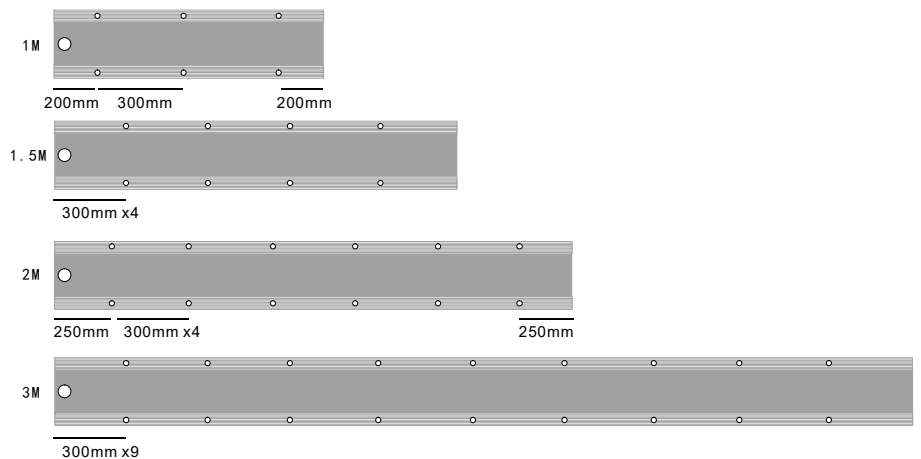

Magnet Track hole dimensions