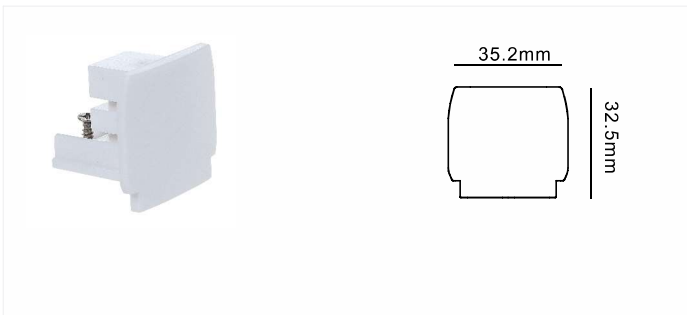

End Cap

Model No.	Colour	Package
D482-WH	White	1/500
D482-BK	Black	1/500
D482-SL	Silver	1/500