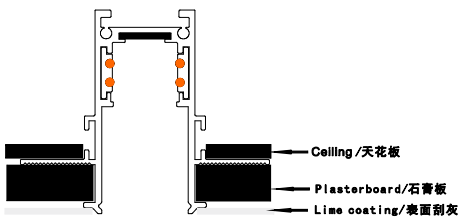

Installation

Fix