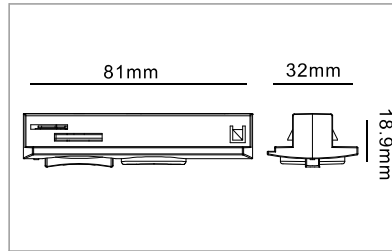

2 Wires Adaptor (Small)

Model No.

202-WH
202-BK
202-SL

Colour

White
Black
Silver

Package

1/500
1/500
1/500