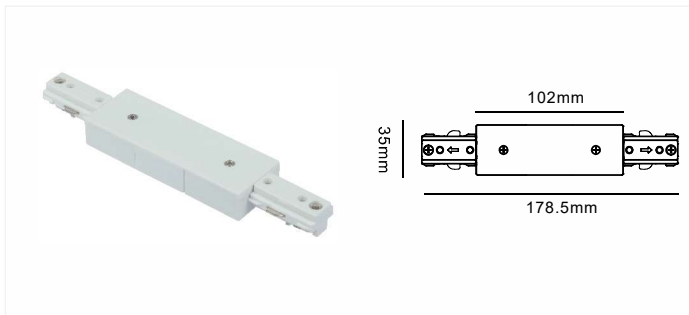

Straight Connector

Model No.	Colour	Package
E384-WH	White	1/160
E384-BK	Black	1/160