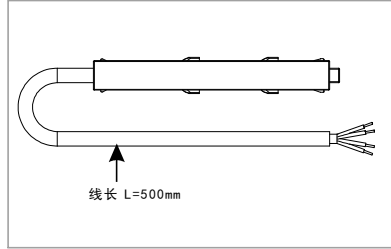

Magnet Track Power Connector (With wire)

Model No.

Colour

M312-WH
M312-BK

White
Black