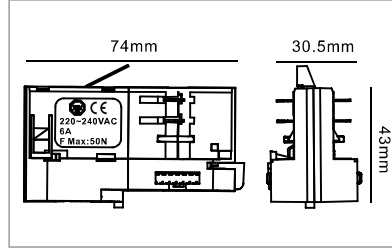

4 Wires 3 Circuits Adaptor (Small)