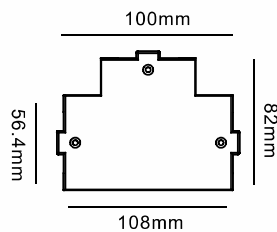

“T” Connector Cover

Model No.	Colour	Package
RA486-WH	White	1/500
RA486-BK	Black	1/500
RA486-SL	Silver	1/500