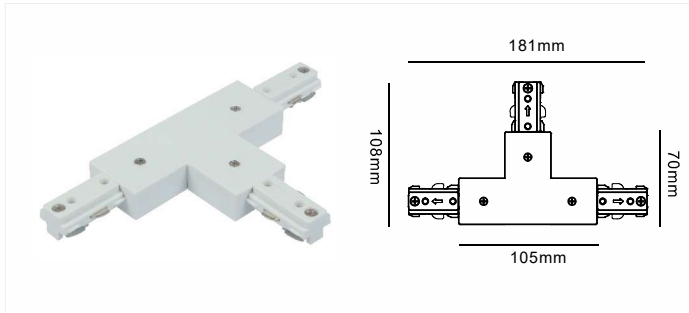

Straight Connector

Model No.	Colour	Package
E384-WH	White	1/160
E384-BK	Black	1/160

"L" Connector

Model No.	Colour	Package
E385-WH	White	1/150
E385-BK	Black	1/150

3 Wires Single Phase Track System

“T” Connector