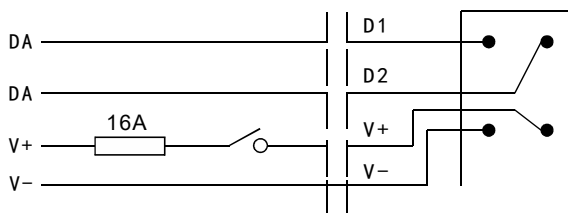

1/80
1/80
1/80

M20 Low Voltage Magnet Track System

48V Low Voltage Magnet Track System

Applications

Applications

Applications

Connecting Diagram

1 Phases /48V 16A Max+ DALI