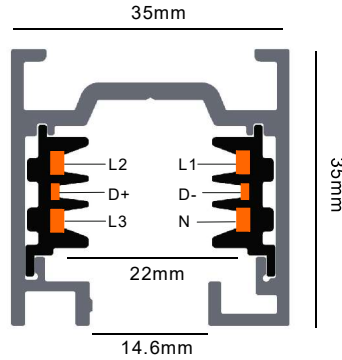

6 Wires 3 Circuits DALI Track System

6 Wires DALI Track System Application

Connection Installation

6 Wires 3 Circuits DALI Track System

6 Wires 3 Circuits DALI Track

Coextrusion Technology of Flat Copper Wire

Model No.	Track Length	Colour	Package
D610-WH	1000mm	White	1 / 12
D610-BK	1000mm	Black	1 / 12
D610-SL	1000mm	Silver	1 / 12
D620-WH	2000mm	White	1 / 12
D620-BK	2000mm	Black	1 / 12
D620-SL	2000mm	Silver	1 / 12
D630-WH	3000mm	White	1 / 8
D630-BK	3000mm	Black	1 / 8
D630-SL	3000mm	Silver	1 / 8
D640-WH	4000mm	White	1 / 6
D640-BK	4000mm	Black	1 / 6
D640-SL	4000mm	Silver	1 / 6

Fixing Point Dimensions

L/mm	a/mm	b/mm	c/mm	d/mm
1000	100			
2000	100	1000		
3000	100		1500	
4000	100		1333	1333

Mechanical Load Diagram

Connecting Diagram

1 Phase 230VAC 16A Max + DALI

3 Phases 230VAC 3x16A Max + DALI