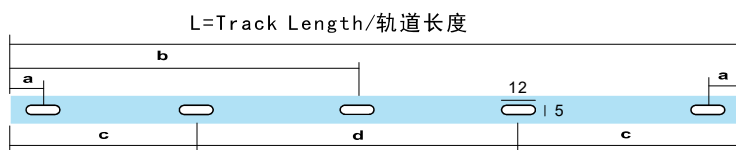

Fixing Point Dimensions

L/mm	a/mm	b/mm	c/mm	d/mm
1000	100			
2000	100	1000		
3000	100		1500	
4000	100		1333	1333