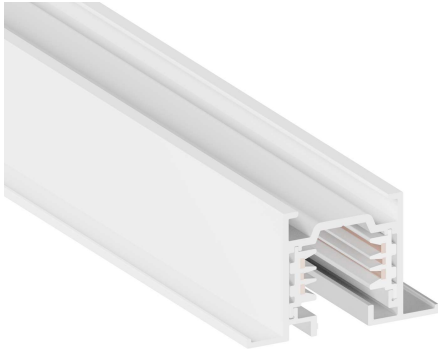

6 Wires 3 Circuits DALI Track System

6 Wires 3 Circuits Recessed Track (Deluxe)

Model No.	Track Length	Colour	Package
RD610-WH	1000mm	White	1 / 12
RD610-BK	1000mm	Black	1 / 12
RD610-SL	1000mm	Silver	1 / 12
RD620-WH	2000mm	White	1 / 12
RD620-BK	2000mm	Black	1 / 12
RD620-SL	2000mm	Silver	1 / 12
RD630-WH	3000mm	White	1 / 8
RD630-BK	3000mm	Black	1 / 8
RD630-SL	3000mm	Silver	1 / 8
RD640-WH	4000mm	White	1 / 6
RD640-BK	4000mm	Black	1 / 6
RD640-SL	4000mm	Silver	1 / 6