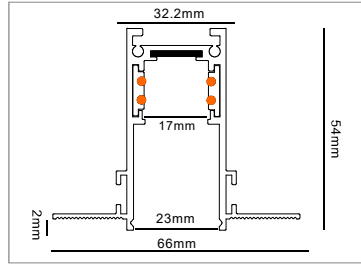

Installation / 安装说明

Fix

Ceiling

Suspension

Magnet Track hole dimensions

M20 Low Voltage Magnet Track System

M20 Magnet Track (Trimless Recessed)

Model No.	Track Length	Colour	Package
M20B-10-WH	100CM	White	1 / 12
M20B-10-BK	100CM	Black	1 / 12
M20B-15-WH	150CM	White	1 / 12
M20B-15-BK	150CM	Black	1 / 12
M20B-20-WH	200CM	White	1 / 12
M20B-20-BK	200CM	Black	1 / 12
M20B-30-WH	300CM	White	1 / 8
M20B-30-BK	300CM	Black	1 / 8