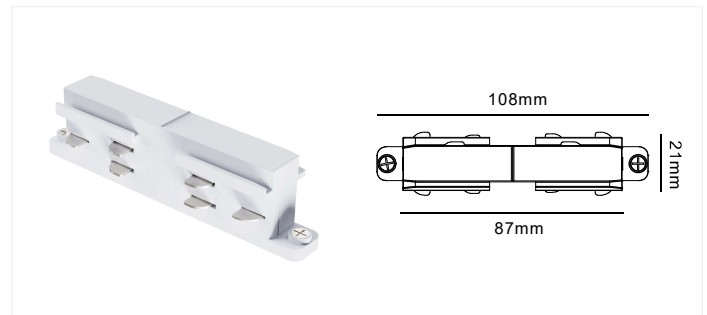

Mini Joiner Connector

Model No.	Colour	Package
D683-WH	White	1/400
D683-BK	Black	1/400
D683-SL	Silver	1/400