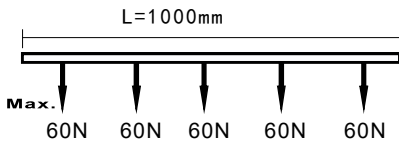

Mechanical Load Diagram