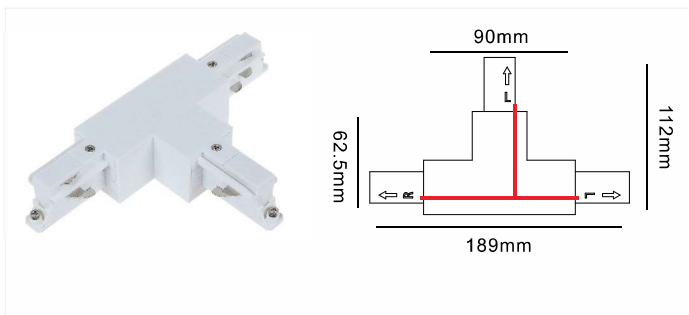

“T” Connector (R1)

Model No.	Colour	Package
S486R1-WH	White	1/90
S486R1-BK	Black	1/90
S486R1-SL	Silver	1/90