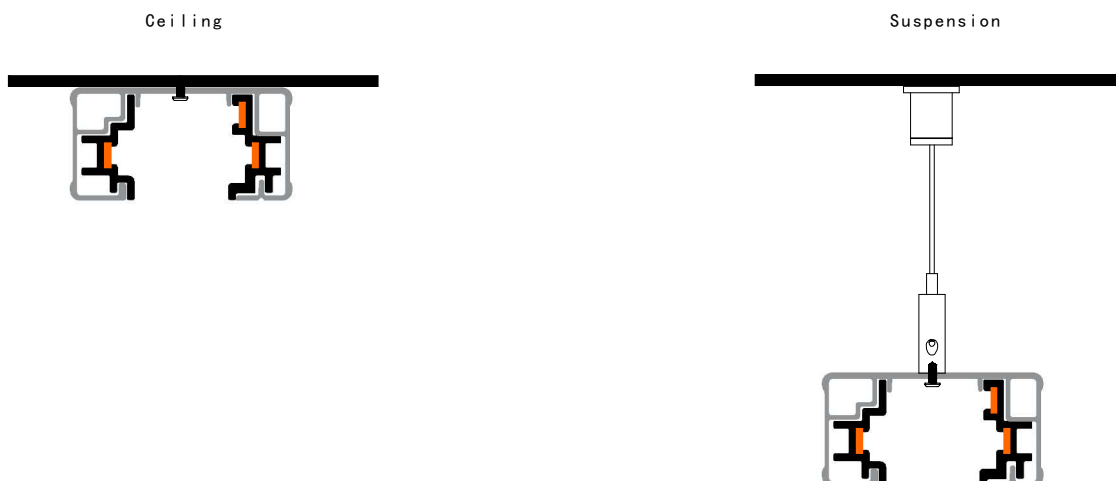

3 Wires Single Phase Track System

Track System Application

Track Fix