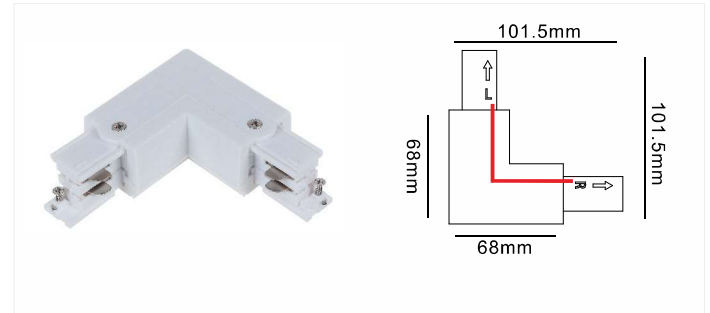

“L” Connector (R)

Model No.	Colour	Package
D485R-WH	White	1/150
D485R-BK	Black	1/150
D485R-SL	Silver	1/150