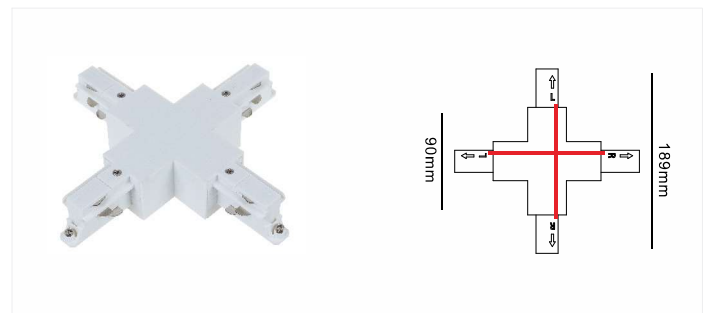

“十” Cross Connector / 十字接驳器

Model No.	Colour	Package
S487-WH	White	1/60
S487-BK	Black	1/60
S487-SL	Silver	1/60