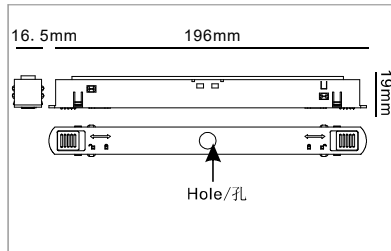

M20 Magnet Track Adaptor (Small)

Model No. Colour

M106-WH White
M106-BK Black

Excl Driver, For Track Linear and Grille Fixture

M20 Magnet Track Adaptor (Long)

Model No. Colour

M207-WH White
M207-BK Black

Excl Driver, For Spot Light