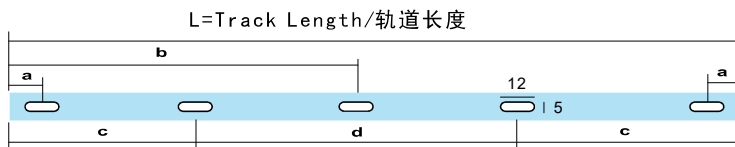

Fixing Point Dimensions

L/mm	a/mm	b/mm	c/mm	d/mm
1000	100			
2000	100	1000		
3000	100		1500	
4000	100		1333	1333