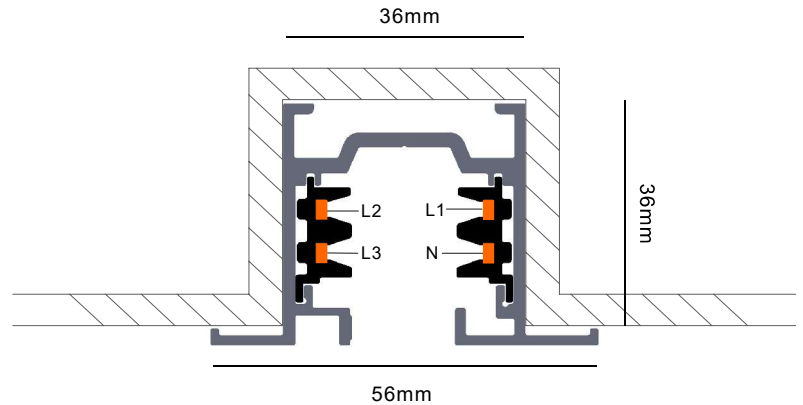

4 Wires 3 Circuits Track System(Deluxe)

4 Wires 3 Circuits Recessed Track (Deluxe)

Model No.	Track Length	Colour	Package
RS410-WH	1000mm	White	1 / 12
RS410-BK	1000mm	Black	1 / 12
RS410-SL	1000mm	Silver	1 / 12
RS420-WH	2000mm	White	1 / 12
RS420-BK	2000mm	Black	1 / 12
RS420-SL	2000mm	Silver	1 / 12
RS430-WH	3000mm	White	1 / 8
RS430-BK	3000mm	Black	1 / 8
RS430-SL	3000mm	Silver	1 / 8
RS440-WH	4000mm	White	1 / 6
RS440-BK	4000mm	Black	1 / 6
RS440-SL	4000mm	Silver	1 / 6