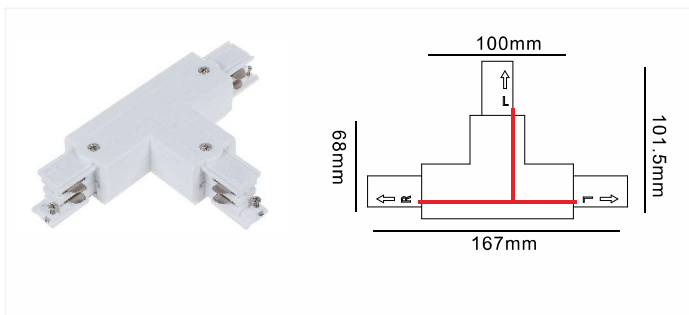

“T” Connector (R1)

Model No.	Colour	Package 装箱数量
A486R1-WH	White	1/90
A486R1-BK	Black	1/90
A486R1-SL	Silver	1/90