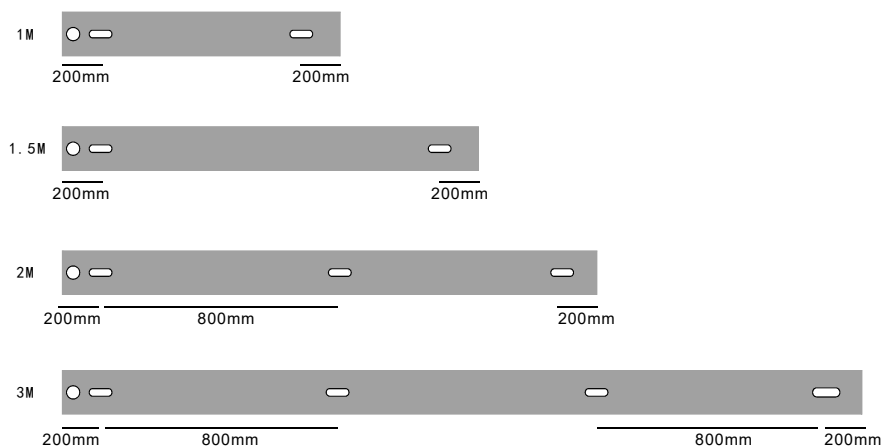

Installation / 安装说明

Fix

Ceiling

Suspension

Magnet Track hole dimensions

M20 Low Voltage Magnet Track System

M20 Magnet Track (Trimless Recessed)

Model No.	Track Length	Colour	Package
M20B-10-WH	100CM	White	1 / 12
M20B-10-BK	100CM	Black	1 / 12
M20B-15-WH	150CM	White	1 / 12
M20B-15-BK	150CM	Black	1 / 12
M20B-20-WH	200CM	White	1 / 12
M20B-20-BK	200CM	Black	1 / 12
M20B-30-WH	300CM	White	1 / 8
M20B-30-BK	300CM	Black	1 / 8