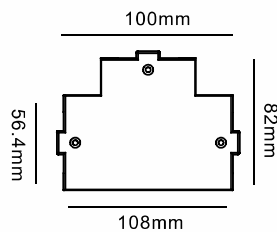

“T” Connector Cover

Model No.	Colour	Package
RS466-WH	White	1/500
RS466-BK	Black	1/500
RS466-SL	Silver	1/500