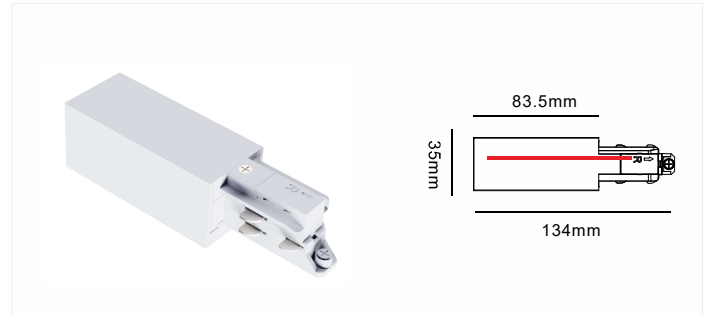

Track Power Connector (R)

Model No.	Colour	Package
D681R-WH	White	1/150
D681R-BK	Black	1/150
D681R-SL	Silver	1/150