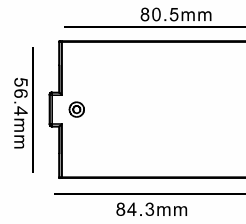

4 Wires 3 Circuits Track System(Deluxe)

Power Connector Cover

Model No.	Colour	Package
RS461-WH	White	1/500
RS461-BK	Black	1/500
RS461-SL	Silver	1/500