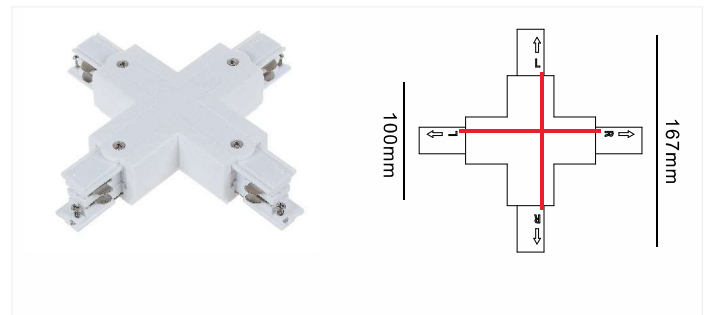

“+” Cross Connector

Model No.	Colour	Package
A487-WH	White	1/60
A487-BK	Black	1/60
A487-SL	Silver	1/60