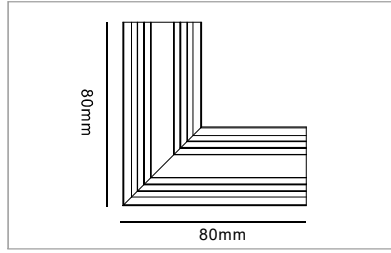

M20 Magnet Track Connector (Recessed with Frame)

"L" Connector (Horizontal Direction)