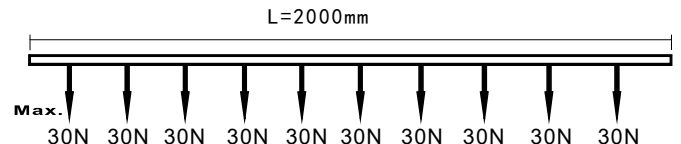

Fixing Point Dimensions

L/mm	a/mm	b/mm	c/mm	d/mm
1000	100			
2000	100	1000		
3000	100		1500	
4000	100		1333	1333

Mechanical Load Diagram

Connecting Diagram

1 Phase 230VAC 16A Max + DALI

3 Phases 230VAC 3x16A Max + DALI