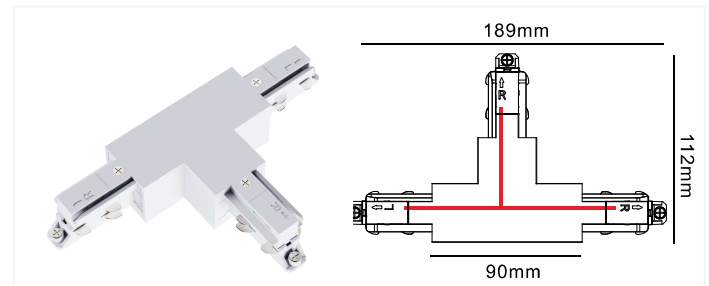

“T” Connector (L2)

Model No.	Colour	Package
D686L2-WH	White	1/90
D686L2-BK	Black	1/90
D686L2-SL	Grey	1/90