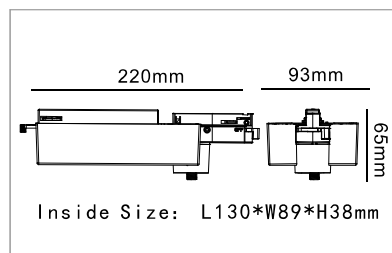

2 Wires Gearbox (Big)

Model No.

251-WH
251-BK
251-SL

Colour

White
Black
Silver

Package

1/60
1/60
1/60