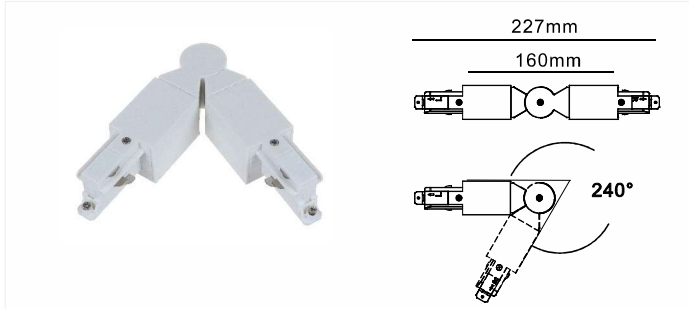

6 Wires 3 Circuits DALI Track System

Twisted Connector