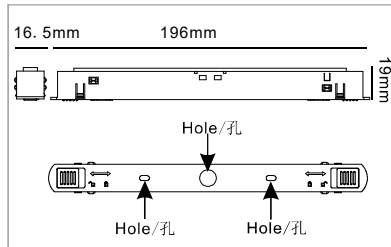

M20 Magnet Track Adaptor (Long)

Model No.   Colour

M208-WH   White
M208-BK   Black

Excl Driver, For Track Linear and Grille Fixture