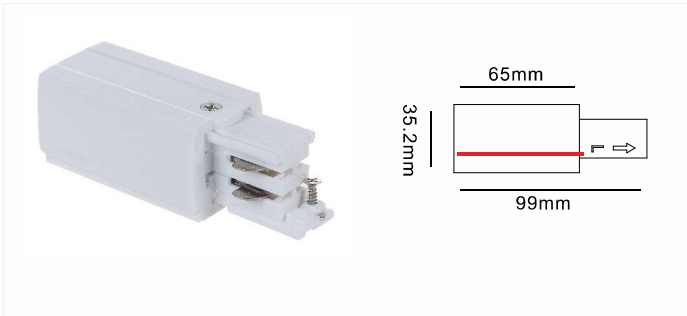

4 Wires Single Phase DALI Track System

Track Power Connector (L)

Model No.	Colour	Package
D481L-WH	White	1/150
D481L-BK	Black	1/150
D481L-SL	Silver	1/150