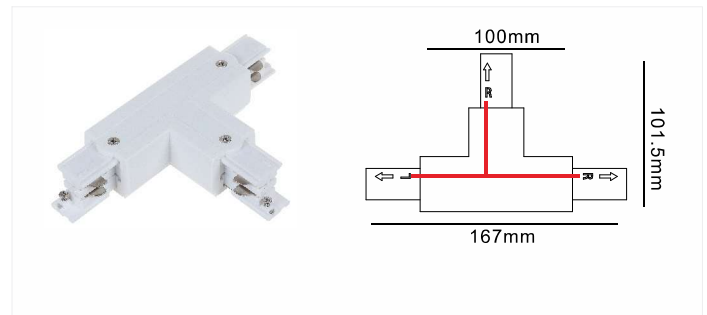

“T” Connector (L2)

Model No.	Colour	Package
A486L2-WH	White	1/90
A486L2-BK	Black	1/90
A486L2-SL	Silver	1/90