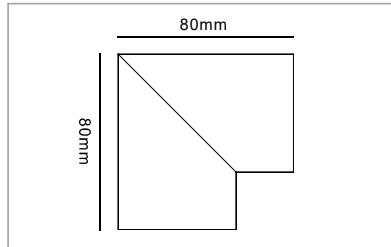

“L” Connector (Vertical Direction) / L型接驳器(垂直方向)