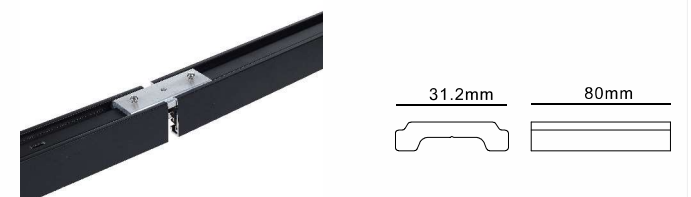

Connecting Plate