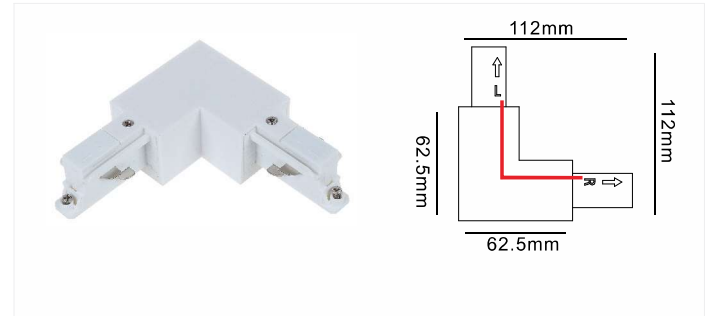

“L” Connector (R)

Model No.	Colour	Package
S485R-WH	White	1/150
S485R-BK	Black	1/150
S485R-SL	Silver	1/150