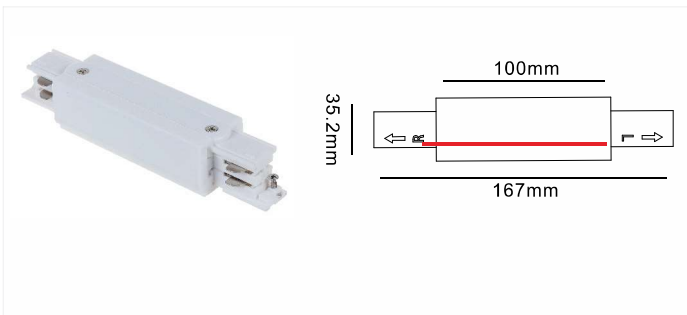

Straight Connector

Model No.	Colour	Package
A484-WH	White	1/160
A484-BK	Black	1/160
A484-SL	Silver	1/160