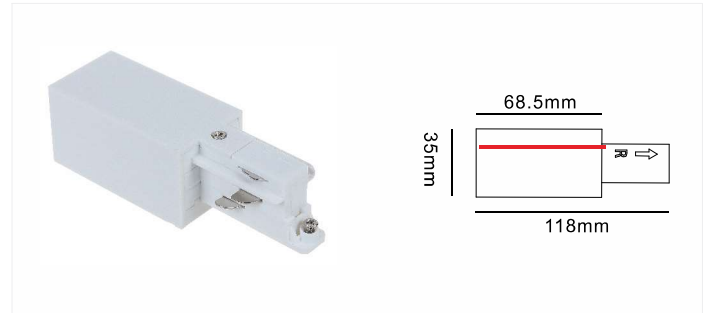

Track Power Connector (R)

Model No.	Colour	Package
S481R-WH	White	1/150
S481R-BK	Black	1/150
S481R-SL	Silver	1/150