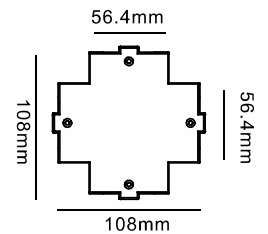

“+” Connector Cover

Model No.	Colour	Package
RD687-WH	White	1/500
RD687-BK	Black	1/500
RD687-SL	Silver	1/500