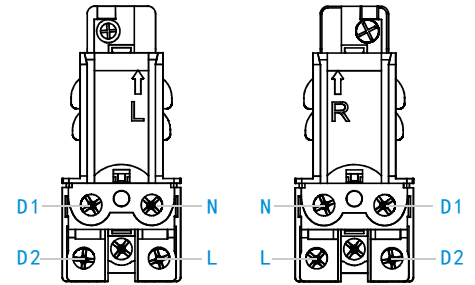

Coextrusion Technology of Flat Copper Wire

Model No.	Track Length	Colour	Package
D410-WH	1000mm	White	1 / 12
D410-BK	1000mm	Black	1 / 12
D410-SL	1000mm	Silver	1 / 12
D420-WH	2000mm	White	1 / 12
D420-BK	2000mm	Black	1 / 12
D420-SL	2000mm	Silver	1 / 12
D430-WH	3000mm	White	1 / 8
D430-BK	3000mm	Black	1 / 8
D430-SL	3000mm	Silver	1 / 8
D440-WH	4000mm	White	1 / 6
D440-BK	4000mm	Black	1 / 6
D440-SL	4000mm	Silver	1 / 6