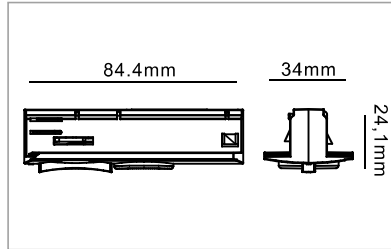

3 Wires Adaptor (Small)

Model No.

302-WH
302-BK
302-SL

Colour

White
Black
Silver

Package

1/500
1/500
1/500