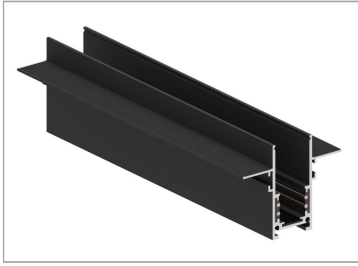

Installation

Fix

Magnet Track hole dimensions

M20 Low Voltage Magnet Track System

M20 Magnet Track (Trimless Embedded)

Model No.	Track Length	Colour	Package
M20C-10-WH	100CM	White	1 / 12
M20C-10-BK	100CM	Black	1 / 12
M20C-15-WH	150CM	White	1 / 12
M20C-15-BK	150CM	Black	1 / 12
M20C-20-WH	200CM	White	1 / 12
M20C-20-BK	200CM	Black	1 / 12
M20C-30-WH	300CM	White	1 / 8
M20C-30-BK	300CM	Black	1 / 8