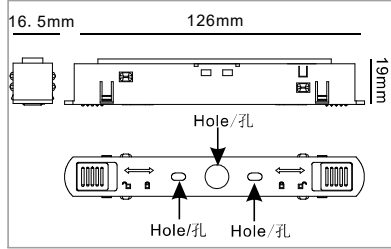

M20 Magnet Track Adaptor (Small)

Model No.   Colour

M106-WH   White
M106-BK   Black

Excl Driver, For Track Linear and Grille Fixture