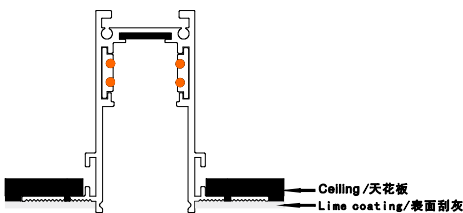

Installation

Fix