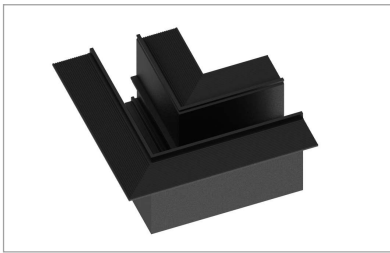

M20 Magnet Track Connector (Trimless Recessed)

"L" Connector (Horizontal Direction)