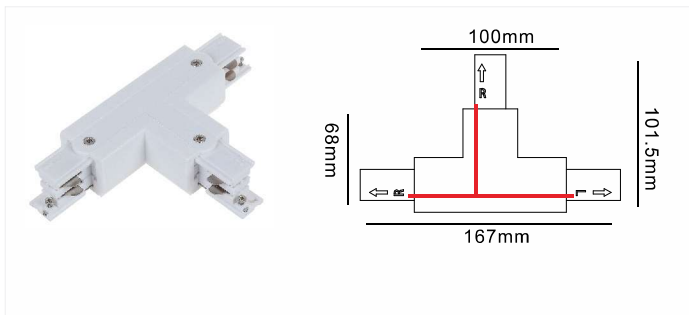

“T” Connector (L1)

Model No.	Colour	Package
D486L1-WH	White	1/90
D486L1-BK	Black	1/90
D486L1-SL	Silver	1/90