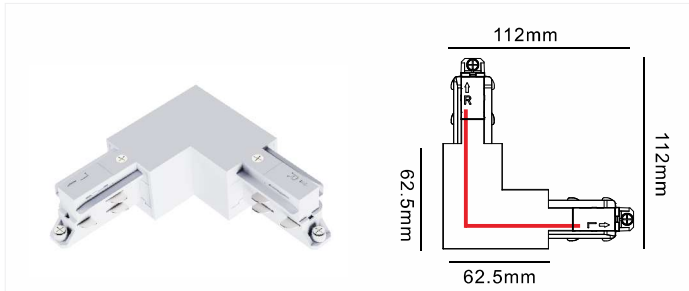

6 Wires 3 Circuits DALI Track System

“L” Connector (L)

Model No.	Colour	Package
D685L-WH	White	1/150
D685L-BK	Black	1/150
D685L-SL	Silver	1/150