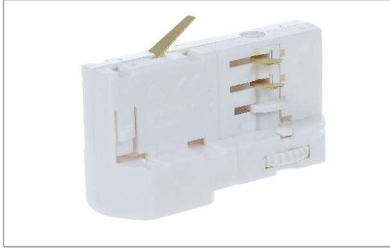

4 Wires 3 Circuits Adaptor (Small)