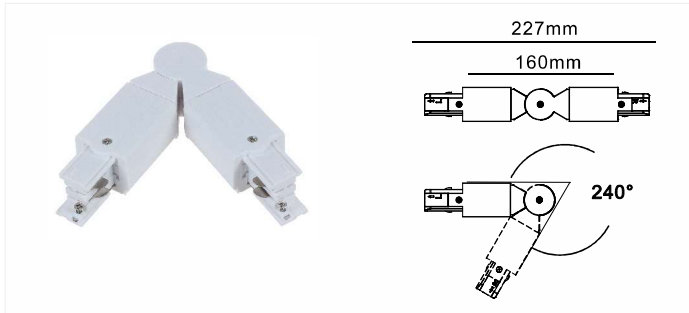

4 Wires 3 Circuits Track System(Regular)

Twisted Connector