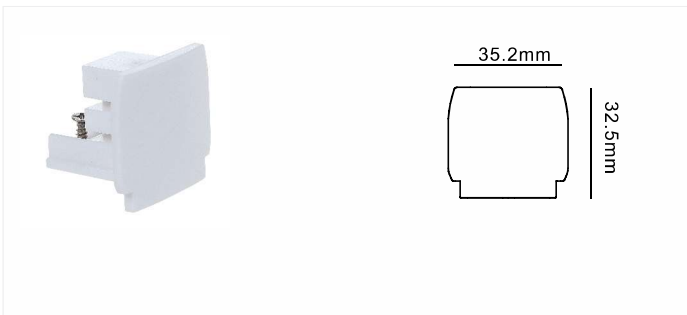

End Cap

Model No.	Colour	Package
A482-WH	White	1/500
A482-BK	Black	1/500
A482-SL	Silver	1/500