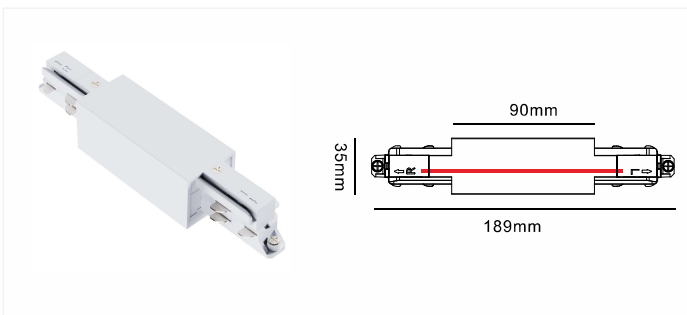

End Cap

Model No.	Colour	Package
D682-WH	White	1/500
D682-BK	Black	1/500
D682-SL	Silver	1/500

Mini Joiner Connector

Model No.	Colour	Package
D683-WH	White	1/400
D683-BK	Black	1/400
D683-SL	Silver	1/400

Straight Connector