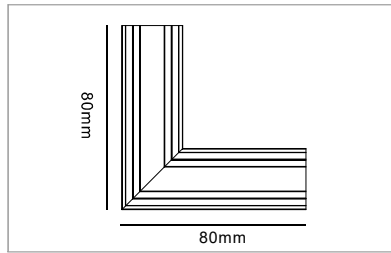

M20 Magnet Track Connector (Surface Mounted)

“L” Connector (Horizontal Direction)