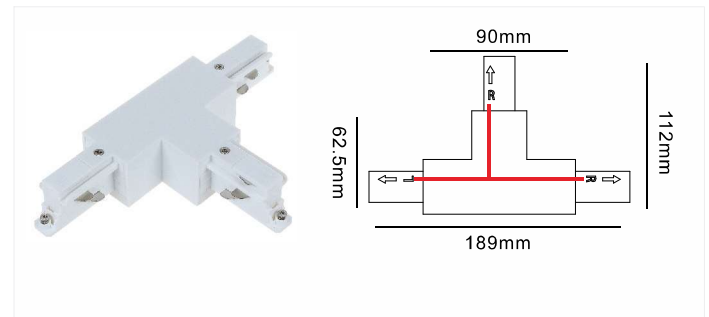

“T” Connector (L2)

Model No.	Colour	Package
S486L2-WH	White	1/90
S486L2-BK	Black	1/90
S486L2-SL	Silver	1/90