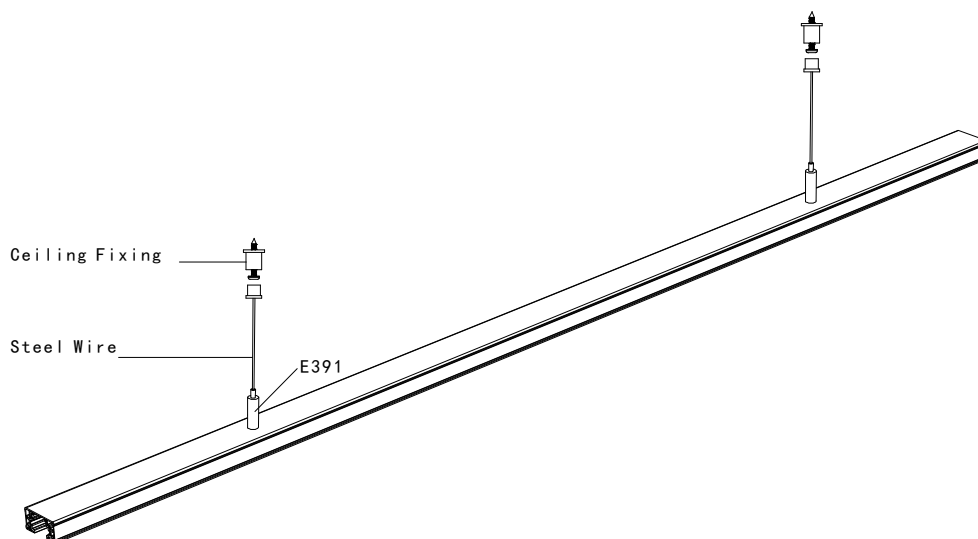

Model No.	Colour	Package
E386-W	White	1/90
E386-B	Black	1/90

“+” Cross Connector

Model No.	Colour	Package
E387-W	White	1/60
E387-B	Black	1/60

Ceiling Mount Kit

Model No.	Colour	Package
E391	Nickel	1/500

Track Suspension Diagram