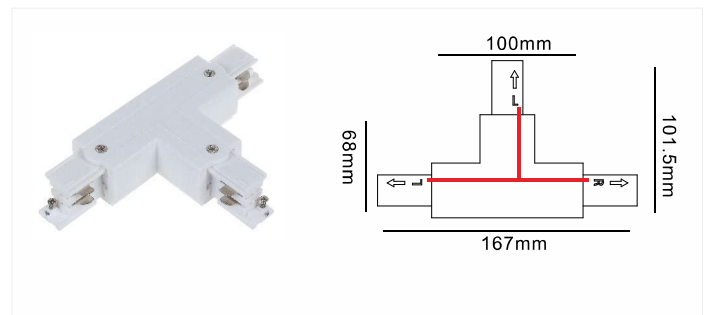

“T” Connector (R2)

Model No.	Colour	Package
A486R2-WH	White	1/90
A486R2-BK	Black	1/90
A486R2-SL	Silver	1/90