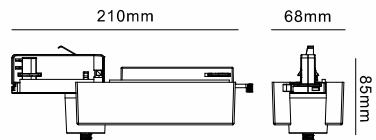

4 Wires Single Circuit DALI Gearbox (Small)

Inside Size: L109*W60*H36mm

Model No.	Colour	Package
D452-WH	White	1/80
D452-BK	Black	1/80
D452-SL	Silver	1/80