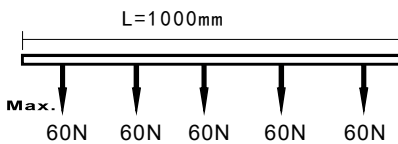

Fixing Point Dimensions

L/mm	a/mm	b/mm	c/mm	d/mm
1000	100			
2000	100	1000		
3000	100		1500	
4000	100		1333	1333

Mechanical Load Diagram

Connecting Diagram

1 Phase 230VAC 16A Max + DALI

3 Phases 230VAC 3x16A Max + DALI