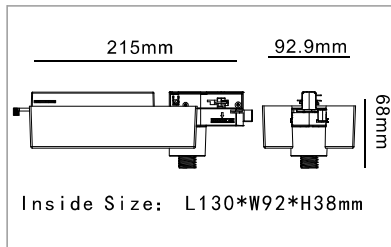

Model No.

303-WH
303-BK
303-SL

Colour

White
Black
Silver

Package

1/300
1/300
1/300

3 Wires Gearbox (Big)

Model No.