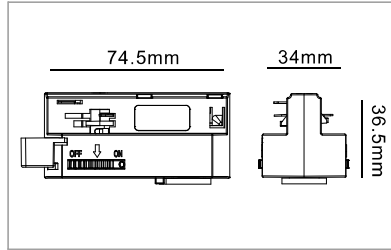

3 Wires Single Phase Track System

3 Wires Adaptor

Model No.

301-WH
301-BK
301-SL

Colour

White
Black
Silver

Package

1/300
1/300
1/300