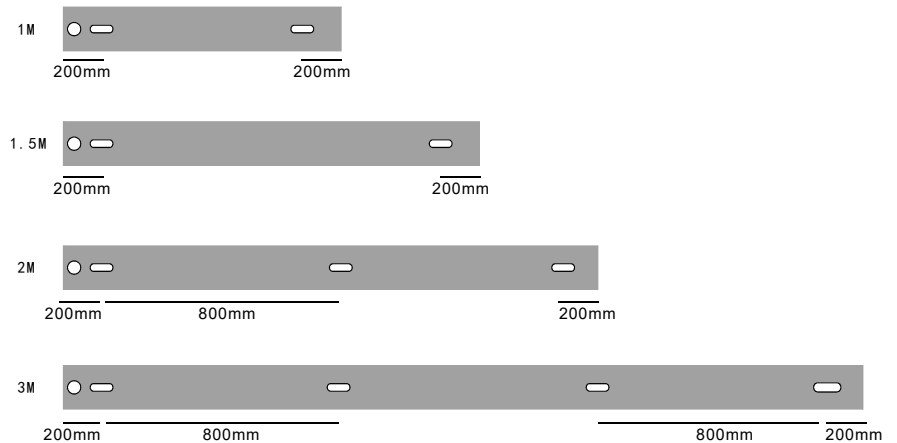

Installation

Fix

Magnet Track hole dimensions