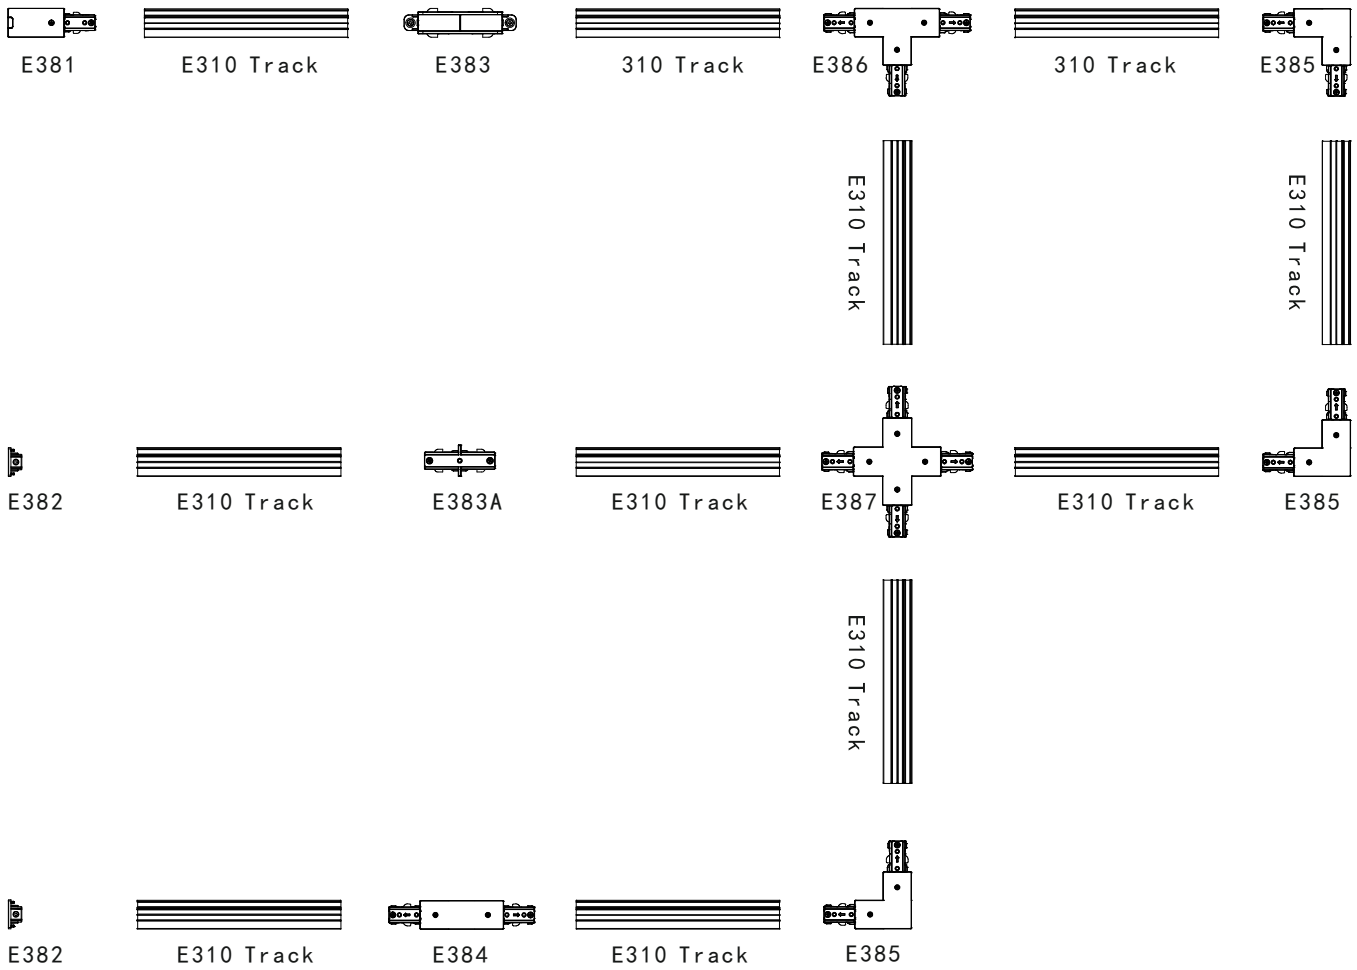

3 Wires Single Phase Track System

Track System Application