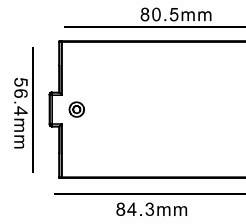

6 Wires 3 Circuits DALI Track System

Power Connector Cover

Model No.	Colour	Package
RD681-WH	White	1/500
RD681-BK	Black	1/500
RD681-SL	Silver	1/500